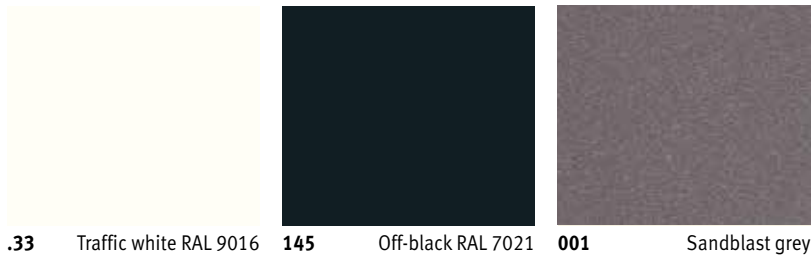

JAGA COLOURS

Jaga has environmentally-friendly electrostatic powder coating lines. Excess powder is recuperated and no solvents are used during this process. After having been thoroughly pretreated, the units are powder coated and baked. This ensures that the unit is both UV and scratch resistant..

What does the first digit of the colour code stand for?

Code 1xx Soft touch: finely-textured matte look, gloss degree $\leq$ 10%

Code 2xx Glossy: smooth gloss finish, gloss degree +/- 70%

Code 3xx Satin: smooth satin look, gloss degree +/- 30%

Code 0xx Metal lookalikes: the finish and the degree of gloss simulate the imitated material

All our lacquered units are available in every code, except for the Strada, Linea Plus, Mini, Briza, Vertiga Hybrid, and Freedom units. These units are not available in Code 2xx Glossy and Code 3xx Satin.

Our grilles and frames are available in all colours, with the exception of Sandblast grey 001. In case of intensive use (placement in circulation areas, for example in front of sliding windows and doors), wear is, of course, inevitable.

This colour chart has been compiled with the greatest care, nevertheless, minor deviations are possible.

Standard

Colour code . 33

| Fill up ordering code with 1, 2 or 3