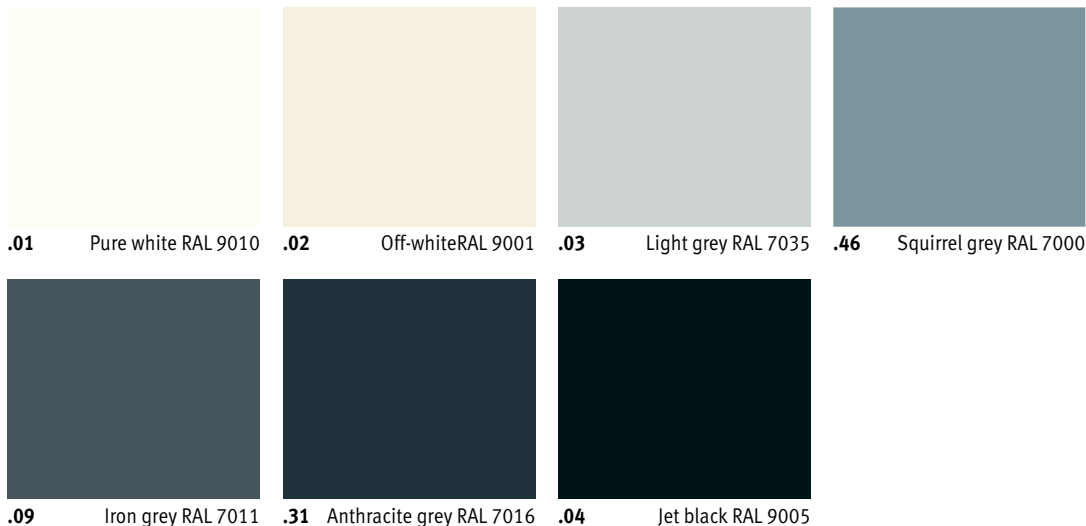

Our grilles and frames are available in all colours, with the exception of Sandblast grey 001. In case of intensive use (placement in circulation areas, for example in front of sliding windows and doors), wear is, of course, inevitable.

This colour chart has been compiled with the greatest care, nevertheless, minor deviations are possible.

Standard

Colour code . 33

| Fill up ordering code with 1, 2 or 3

Subtle & discrete

Colour code . xx

| Fill up ordering code with 1, 2 or 3

Colours of nature

157 Sandstone

158 Siena ocher

159 Honey yellow

160 Chocolate

154 Soft grey-pink

155 Millenium pink

111 Flaming red RAL 3000

156 Purple red RAL 3004

150 Soft grey-blue

151 Pigeon blue RAL 5014

152 Gentian blue RAL 5010

153 Midnight blue

147 Soft green-beige

148 Pale green RAL 6021

149 Emerald green RAL 6001