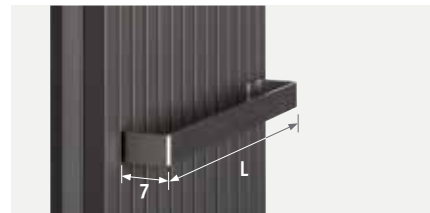

CONNECTION SETS

Connection to the wall with Deco-Pro valve

TRV head and sleeve couplings included.

set 48	BRUSHED STAINLESS STEEL	€
	CODE.PW3.PS.1...	311
set 41	CHROME	€
	CODE.PW3.AW.1...	131
	CODE.PW3.AC.1...	148
<i>fill in sleeve coupling code</i>		
	Precision metal tube 15/1	115
	Precision metal tube 16/1	116
	Precision metal tube 18/1	118
	RPE/ALU tube 16/2	316
	RPE/ALU tube 18/2	318

Other connection sets and sleeve couplings

See chapter "Connection sets and valves" for all connection options and technical information

OPTIONS

Towel rail in stainless steel

CODE	L	min. L radiator	€
9042.03329.011	33	33	210
9042.03413.011	41	41	210
9042.03497.011	50	50	210
9042.03581.011	58	58	210
9042.03665.011	67	67	210