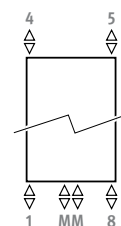

## DIMENSIONS (in cm)

## CONNECTION

Code:

1° number = flow

2° number = return

Standard connection:

- central connection MM below or on top, flow left or right. Connection 18 or 81 is also possible

Other connections:

When assigning a different connection code MM will be removed (no surcharge - extended delivery time).

- top connection: enter code 45 or 54. Insert pipe included. Has to be mounted in the return. Always mount an air vent on the central heating pipework.
- side connection: enter code 41 or 58
- single point connection: see chapter "Connection set & Valves" - set 81 or 82. Not possible with a radiator on feet.
- one pipe connection with code MM and connection set 41 or 42.
- electric heating element and mixed application: see "Parts & Options"

# SANI RONDA

code height length colour conn.  
**SROW . 063 040 . XXX /MM**  
*fill in colour code —*

	Watts	Watts	€	€
	75/65	55/45	st. colour	other
<b>L H 093</b>				
050	494	255	709	852
060	581	299	758	908
<b>L H 122</b>				
040	546	281	782	940
050	665	341	804	965
060	784	402	838	1005
<b>L H 137</b>				
040	617	316	838	1005
050	752	385	862	1034
060	887	453	901	1079
070	1022	522	940	1126
<b>L H 175</b>				
040	766	389	992	1191
050	931	473	1023	1228
060	1097	558	1069	1281
070	1262	642	1119	1344
080	1428	726	1171	1407
<b>L H 205</b>				
060	1314	665	1239	1485
070	1509	764	1305	1568
080	1705	864	1375	1649