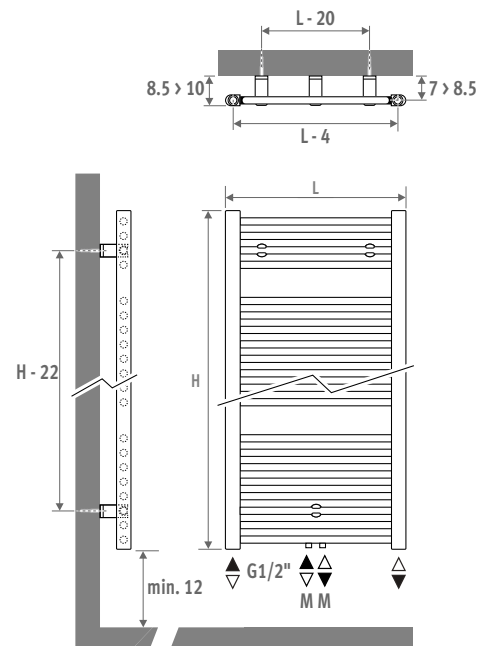

jaga

CLIMATE DESIGNERS

Heating 

SANI BASIC € 2024.EX

DIMENSIONS (in cm)

BASIC

DELIVERY

- central connection MM underneath and 18/81 below
- wall fixing
- chrome-plated air vent and 3 drain plugs G1/2"

Standard connection:

- central connection MM below or on top, flow left or right. Connection 18 or 81 is also possible.

- single point connection: see chapter "Connection set & Valves" - set 81 or 82.
- one pipe connection with code MM and connection set 41 or 42.

	Watts	Watts	€
	75/65	55/45	st. colour
L H 094			
050	427	223	599
L H 132			
050	605	315	732
060	706	368	772
L H 170			
050	775	402	868
060	906	472	910
L H 198			
060	1081	563	1023
075	1317	689	1109

EN442 output at 20°C room temperature