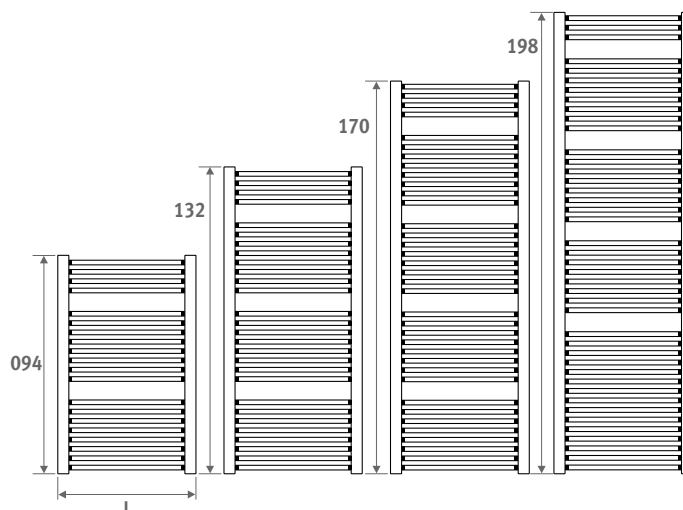

SANI BASIC

CONNECTION SETS

Connection set to the wall with a Deco-Pro valve

TRV head and sleeve couplings included.

set 48
BRUSHED STAINLESS STEEL €

CODE.PW3.PS.1... 311

set 41
CHROME €

CODE.PW3.AW.1... 131

CODE.PW3.AC.1... 148

fill in sleeve coupling code

Precision metal tube 15/1 115

Precision metal tube 16/1 116

Precision metal tube 18/1 118

RPE/ALU tube 16/2 316

RPE/ALU tube 18/2 318

Other connection sets and sleeve couplings

See chapter "Connection sets and valves Eyecatchers" for all connection options and technical information.

For electric element see p. 378

BASIC

code	height	length	colour	conn.
SBAW .	094	050 . XXX	/MM	
fill in colour code —				

	Watts	Watts	€
	75/65	55/45	st. colour
L H 094			
050	427	223	599
L H 132			
050	605	315	732
060	706	368	772
L H 170			
050	775	402	868
060	906	472	910
L H 198			
060	1081	563	1023
075	1317	689	1109

EN442 output at 20°C room temperature

SANI BASIC