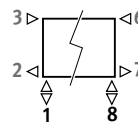

## CONNECTION

Code:

- 1° number = flow
- 2° number = return

Standard connection:

Code 18, reversible 18 or 81

Other connections (no surcharge):

- side connection:
  - one-sided: code 32 or 67 instead of 18
  - cross-over: code 37 or 62 instead of 18
- single point connection: code 11 (left) or 88 (right) instead of 18.