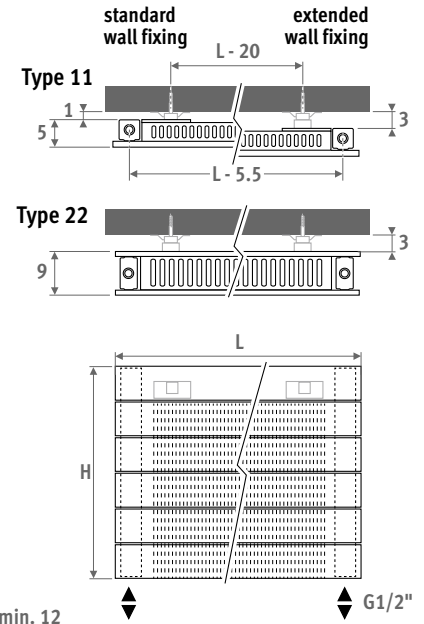

## DIMENSIONS (in cm)

- standard connection
- variant

Vertical version: see p. 112.  
Freestanding version: see p. 156.

## CONNECTION

Code:

- 1° number = flow
- 2° number = return

Standard connection:

Code 18, reversible 18 or 81

Other connections (no surcharge):

- side connection:
  - one-sided: code 32 or 67 instead of 18
  - cross-over: code 37 or 62 instead of 18
- single point connection: code 11 (left) or 88 (right) instead of 18.

## CONNECTION SETS

Example showing connection set to the wall

**Jaga Deco double angled**

TRV head and sleeve couplings included.

set 35	<b>To the wall</b>	€
	CODE.JH2.AC.1...	219
<i>fill in sleeve coupling code</i>		
	Precision metal tube 15/1	115
	Precision metal tube 16/1	116
	Precision metal tube 18/1	118
	RPE/ALU tube 16/2	316
	RPE/ALU tube 18/2	318