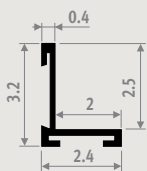

ROLL-UP - OVERVIEW GRILLES

ALUMINIUM GRILLES

Dimensional tolerance
grille width: $0/+0.2$ cm

Roll-up anodized aluminium grille with frame in matching colour.

Free air flow: 70%

No correction factor to apply on the output.

Dimensional tolerance
grille width: $0/+0.2$ cm

Roll-up grille in high grade stainless steel 1.4301. With matching frame in natural anodized aluminium. Maximum length: 6 m.

Free air flow: 60%

Output correction factor: 0.96

Mini Canal and separate frames are available with L-profile or Z-profile frame.

Canal Compact and Canal Plus are only available with L-profile frame.