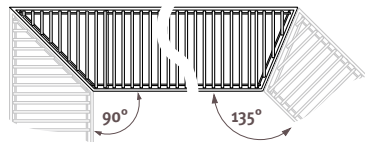

CORNERS 135° OR 90°

For wooden and aluminium grilles.

To order corner elements, please contact Jaga at: export@jaga.be. Ducts and grilles delivered with mitre joints +connecting pieces for invisible mounting.

DIFFERENT HEIGHT, WIDTH OR LENGTH

Contact Jaga.