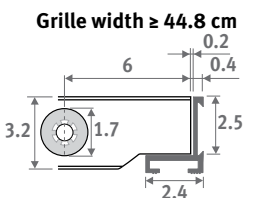

Dimensional tolerance grille width: 0/+0.2 cm

RON Oak natural