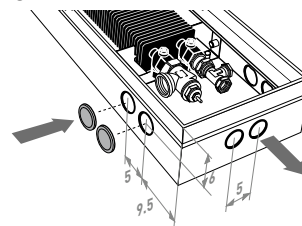

Maximum space for connection

With same end connection, height 09 and 11.

With same end connection, height 14 and 19.

With opposite end connection. Width 14 and height 09 and 11.

Connection dimensions

Height 09 and 11

Height 14 and 19

CONNECTION SETS

Height 09 and 11

With thermostatic head in the duct

Height 14 and 19

With thermostatic head in the duct

With remote control

With remote control