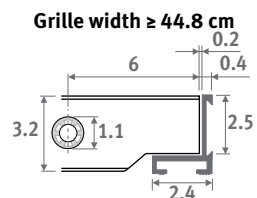

Free air flow: 52%
Output correction factor: 0.93

Dimensional tolerance grille width: 0/+0.2 cm

DON Oak natural

DOV Oak varnished

DMN Merbau natural

DMV Merbau varnished

DBN Beech natural

DBV Beech varnished