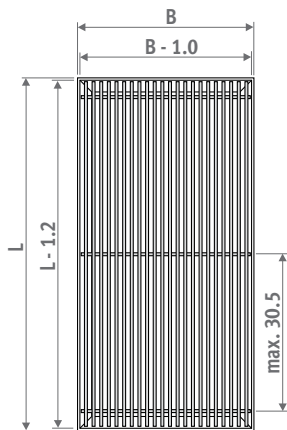

OVERVIEW GRILLES - RIGID

DESIGNO ALUMINIUM GRILLES