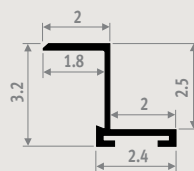

ROLL-UP - OVERVIEW GRILLES

ALUMINIUM GRILLES

Dimensional tolerance
grille width: $0/+0.2$ cm

Roll-up anodized aluminium grille with frame in matching colour.

Free air flow: 70%

No correction factor to apply on the output.

Dimensional tolerance
grille width: $0/+0.2$ cm

Roll-up grille in high grade stainless steel 1.4301. With matching frame in natural anodized aluminium. Maximum length: 6 m.

Free air flow: 60%

Output correction factor: 0.96

Mini Canal and separate frames are available with L-profile or Z-profile frame.

Canal Compact and Canal Plus are only available with L-profile frame.