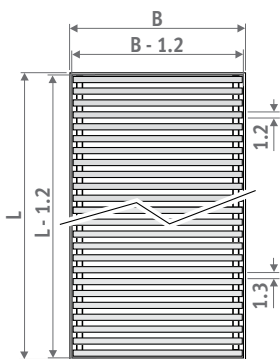

Free air flow: 52%
Output correction factor: 0.93

Dimensional tolerance grille width: 0/+0.2 cm

DON Oak natural

DOV Oak varnished

DMN Merbau natural

DMV Merbau varnished

DBN Beech natural

DBV Beech varnished