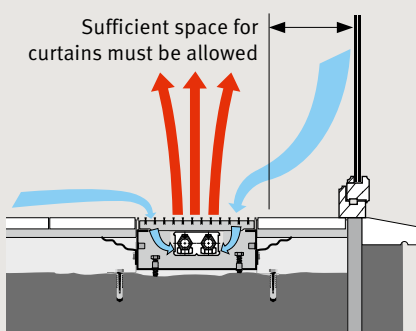

Seals for the
connection holes, made of
black synthetic material

Pre-perforated system
for connections

OPERATING PRINCIPLE

EVEN COMFORT TEMPERATURE

The downward cold air flow associated with glazed façades often causes discomfort. Mini Canal ensures a warm air curtain: the cold air layer from the glass and the cooler return air on the floor are drawn in, heated and mixed with the warmer upper air so a balanced and even comfort temperature is achieved.