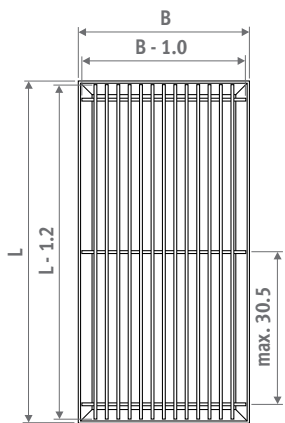

ALUMINIUM GRILLE

Dimensional tolerance grille width: 0/+0.2 cm