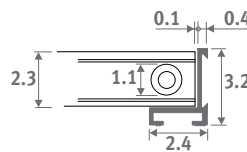

Dimensional tolerance
grille width: $0/+0.2$ cm

Roll-up anodized aluminium grille with frame in matching colour.

Free air flow: 70%

No correction factor to apply on the output.