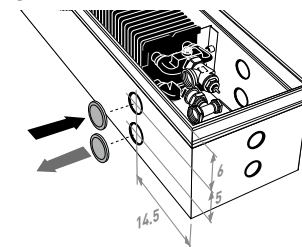

Maximum space for connection

With same end connection, height 09 and 11.

With same end connection, height 14 and 19.

With opposite end connection. Width 14 and height 09 and 11.

Connection dimensions

Height 09 and 11

Height 14 and 19

CONNECTION SETS

Height 09 and 11

With thermostatic head in the duct

Height 14 and 19

With thermostatic head in the duct

With remote control

With remote control