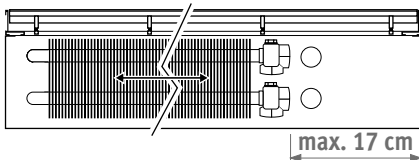

Maximum space for connection

With same end connection, height 09 and 11.

With same end connection, height 14 and 19.

With opposite end connection. Width 14 and height 09 and 11.

Connection dimensions

Height 09 and 11