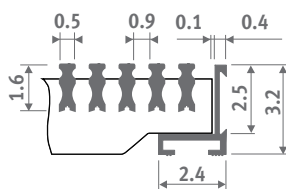

Cover frame
Z-profile

OVERVIEW GRILLES - RIGID

DESIGNO ALUMINIUM GRILLES

Dimensional tolerance grille width: 0/+0.2 cm

Rigid anodized aluminium grille, Designo model with reduced slat spacing. Matching colour frame.