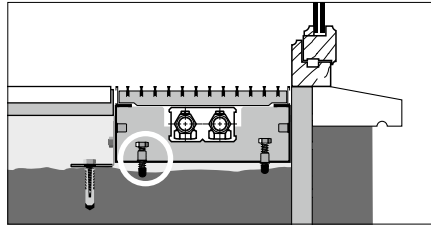

The height control option is always provided with extra adjusting screws in order to install the duct flat against the window frame.