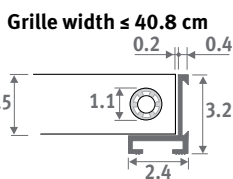

Free air flow: 52%
Output correction factor: 0.93

Dimensional tolerance grille width: 0/+0.2 cm

DON Oak natural

DOV Oak varnished

DMN Merbau natural

DMV Merbau varnished

DBN Beech natural

DBV Beech varnished