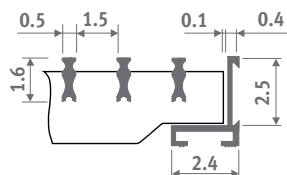

SNA Natural aluminium