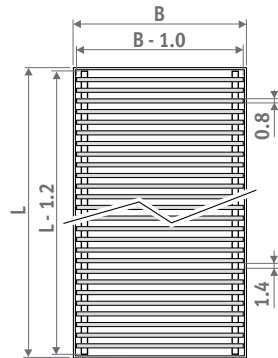

Free air flow: 70%

No correction factor to apply on the output.

RSS stainless steel

Dimensional tolerance
grille width: $0/+0.2$ cm

Roll-up grille in high grade stainless steel 1.4301. With matching frame in natural anodized aluminium. Maximum length: 6 m.