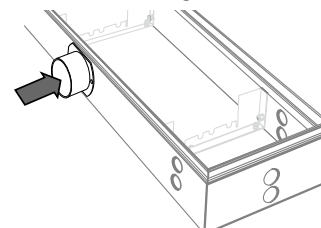

Maximum space for connection

With same end connection, height 09 and 11.

With same end connection, height 14 and 19.

With opposite end connection. Width 14 and height 09 and 11.

Connection dimensions

Height 09 and 11

Height 14 and 19

CONNECTION SETS

Height 09 and 11

With thermostatic head in the duct

Height 14 and 19

With thermostatic head in the duct

With remote control

With remote control

AIR REFRESHMENT

Mounted spigot connector for air supply channel

Not available with height 009 -011

CODE		€
/V1	1 spigot connection ø 80 mm	146
/V2	2 spigot connections ø 80 mm	217

Add /V1 or /V2 to the Mini Canal code.