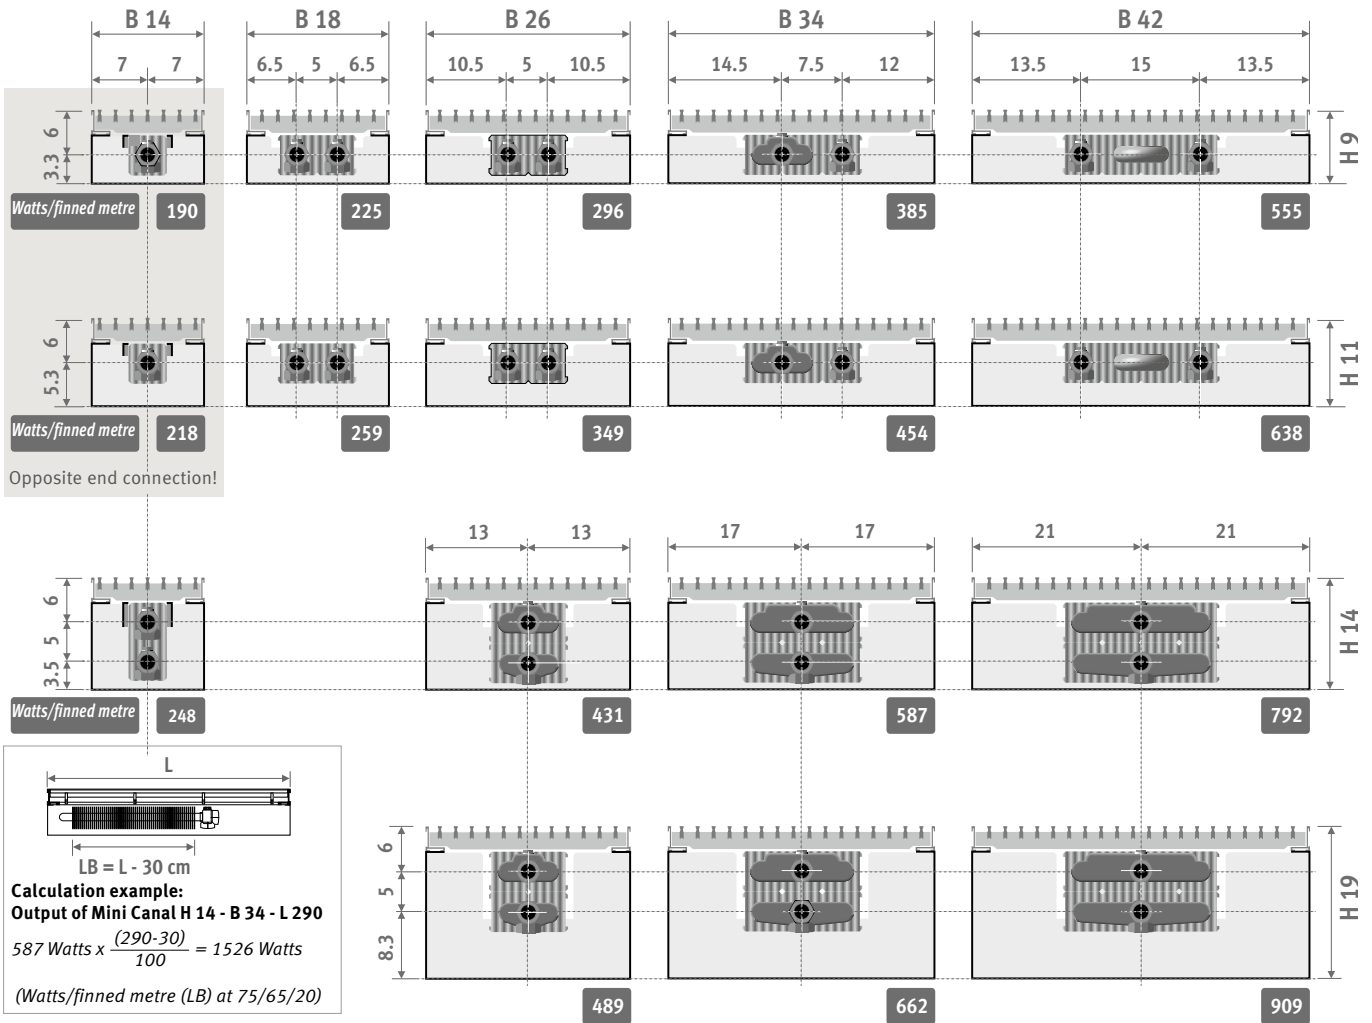

MINI CANAL - SUMMARY

Building in-opening: height H + 1 cm, length L and width B + 0.5 cm!

PRODUCT SUMMARY

ORDERING CODE

WITH FRAME (L-PROFILE)

code	height	length	width	grille
MICL .	009	110	14 .	/XXX

fill in grille code

WITH COVER FRAME (Z-PROFILE)

code	height	length	width	grille
MICZ .	009	110	14 .	/XXX

fill in grille code

DELIVERY

Pre-assembled, dark grey lacquered Mini Canal with:

- Low-H₂O heat exchanger
- grille and mounted L-profile or Z-profile frame
- fixing straps
- air vent(s) 1/8" and drain plug(s) 1/2"

Mini Canal is also available with a cover frame. The cover frame facilitates a perfect finish with renovations or wooden floors.

INSTALLATION

The Mini Canal is supplied completely mounted and ready for use. Suitable for installation onto rough concrete subfloors, in floating or suspended floors, or even into existing trenches. Optional 'Z' profile cover frame for mounting on the finished floor. If this isn't possible, the cover frame can be detached and be replaced when desired.

The cover frame allows the seam between the floor and the trench to be covered.

Installation

- Simple installation, with no on site assembly or joining of finned tubes.
- Position level on the finished floor using fixing straps or optional height control adjusters.
- Insert the pipework and close the opening.
- If necessary, provide an extra pipe for the thermostat head with remote control.
- Test the pressure of the installation.
- Finish the floor.