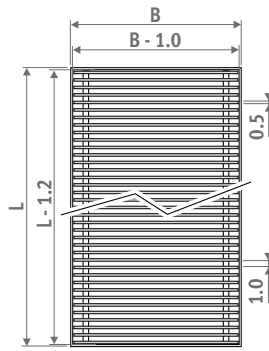

Dimensional tolerance
grille width: $0/+0.2$ cm