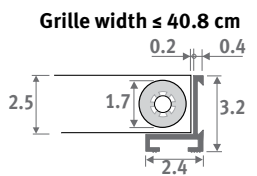

Dimensional tolerance grille width: 0/+0.2 cm

RON Oak natural