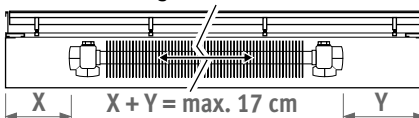

Maximum space for connection

With same end connection, height 09 and 11.

With same end connection, height 14 and 19.

With opposite end connection. Width 14 and height 09 and 11.

Connection dimensions

Height 09 and 11

Height 14 and 19

CONNECTION SETS

Height 09 and 11

With thermostatic head in the duct

Height 14 and 19

With thermostatic head in the duct

With remote control

With remote control