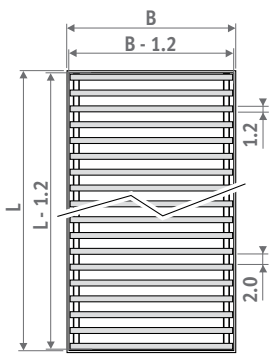

OVERVIEW GRILLES - ROLL-UP

DESIGNO WOODEN GRILLES

Roll-up natural or varnished grille, Designo model with reduced slat spacing and natural colour anodized aluminium spacers. Frame in natural coloured anodized aluminium.

Free air flow: 52%
Output correction factor: 0.93

Dimensional tolerance grille width: 0/+0.2 cm

WOODEN GRILLES

Roll-up natural or varnished grille, with dark brown coloured synthetic spacers. Frame in brown anodized aluminium. Free air flow 63%.

Free air flow: 63%
Output correction factor: 0.97

Dimensional tolerance grille width: 0/+0.2 cm