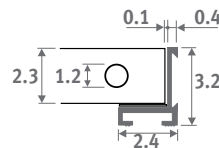

Free air flow: 70%

No correction factor to apply on the output.

RSS stainless steel

Dimensional tolerance
grille width: $0/+0.2$ cm

Roll-up grille in high grade stainless steel 1.4301. With matching frame in natural anodized aluminium. Maximum length: 6 m.