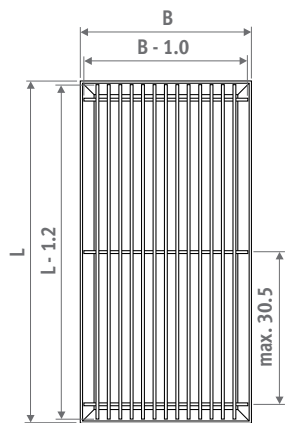

ALUMINIUM GRILLE