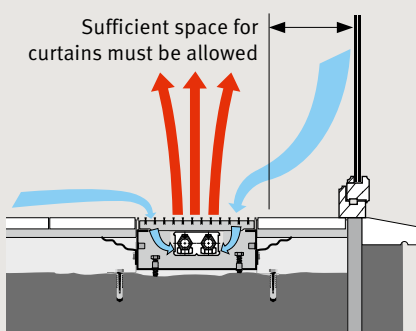

COMPOSITION ■ MINI CANAL

Frame (MICL)
in anodized aluminium,
colour to match the grille

Grille
a wide range of design types and colours in
anodized aluminium, various wood finishes
and stainless steel

Contact strip
in black rubber (option).
Avoids contact noises.

Cover frame (MICZ)
in anodized aluminium,
colour to match the grille

Fixing straps
number depending on the length

Mini duct
from Sendzimir galvanized and dark grey lacquered
steel plate; thickness 1 mm, with connection holes
on all sides

Easy height adjustment for uneven floors
(option). Provided with acoustic decoupling.

Air vent

Low-H₂O heat exchanger
made of copper and aluminium,
made «invisible» by a dark grey
lacquer (RAL 7024)

Brackets
from electrolytic gal-
vanized and dark grey
lacquered steel plate;
thickness 1 mm

Seals for the
connection holes, made of
black synthetic material

Pre-perforated system
for connections

OPERATING PRINCIPLE

EVEN COMFORT TEMPERATURE

The downward cold air flow associated with glazed façades often causes discomfort. Mini Canal ensures a warm air curtain: the cold air layer from the glass and the cooler return air on the floor are drawn in, heated and mixed with the warmer upper air so a balanced and even comfort temperature is achieved.