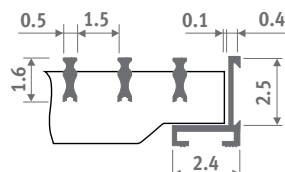

Dimensional tolerance grille width: 0/+0.2 cm

Rigid anodized aluminium grille with matching colour frame.

Free air flow: 75%

No correction factor to apply on the output.