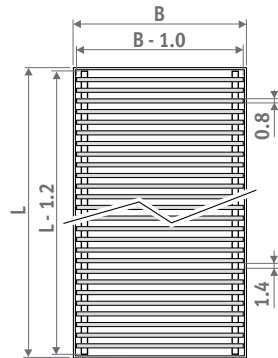

**Free air flow: 70%**

**No correction factor to apply on the output.**

**RSS** stainless steel

Dimensional tolerance  
grille width: 0/+0.2 cm

Roll-up grille in high grade stainless steel 1.4301. With matching frame in natural anodized aluminium. Maximum length: 6 m.