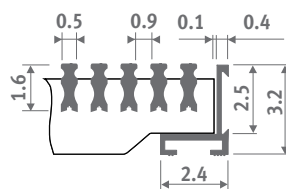

Dimensional tolerance grille width: 0/+0.2 cm

Rigid anodized aluminium grille, Designo model with reduced slat spacing. Matching colour frame.

free air flow: 62.5%

Output correction factor: 0.97