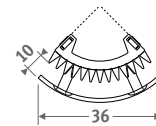

OPTIONS

Towel rail / hat rack in chrome-plated aluminium