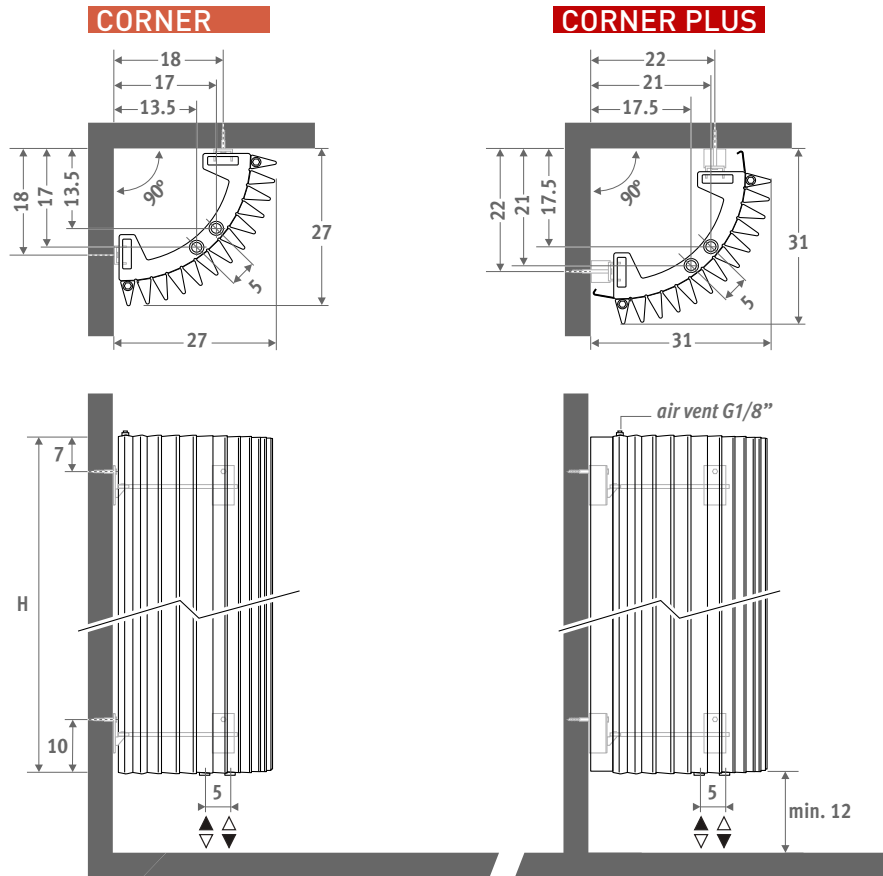

## IGUANA CORNER

Warmth with a symbolic value. Inspired by a child's drawing, an interpretation of the brightly shining sun, transformed into a fully functional work of art.

The only thing the Iguana Corner needs to provide heat: a quiet little corner. Also available in heights 125 and 150 cm, specially designed for installation above the bathtub.

## DIMENSIONS (in cm)