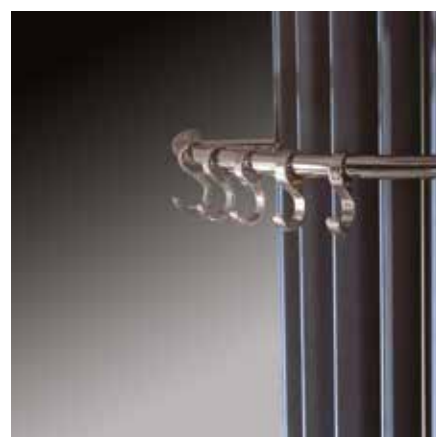

CIRCO WALL

code   *height*   *length*   *colour*   *conn.*
CIRW . 180 027 . XXX /MM
fill in colour code

	Watts 75/65	Watts 55/45	€ st. colour	€ other
L H 180				
027	801	381	727	873
031	946	450	837	1005
034	1092	520	949	1139
L H 192				
027	854	410	754	906
031	1009	485	872	1045
034	1164	559	989	1186
L H 200				
027	887	429	772	926
031	1048	507	893	1070
034	1209	585	1011	1212
L H 220				
027	961	472	815	980
031	1136	558	944	1132
034	1311	644	1071	1284
L H 240				
027	1024	511	859	1031
031	1210	604	995	1195
034	1397	697	1132	1359