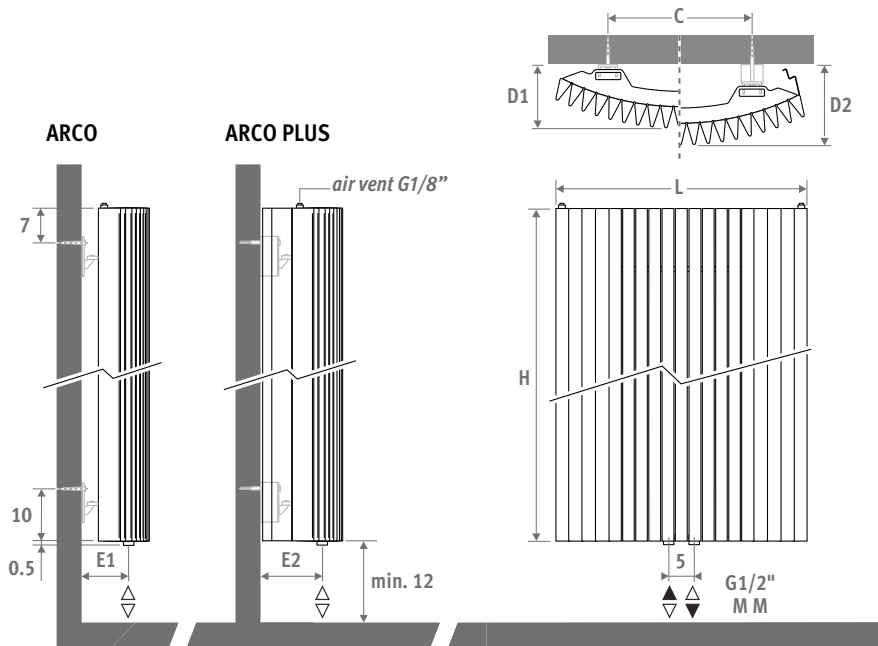

DIMENSIONS (in cm)

ARCO ARCO PLUS

L	C	D1	D2	E1	E2
29.8	10	10.1	14.1	4.1	8.1
41.0	20	11.1	16.1	5.1	10.1
51.9	30	12.7	17.7	6.7	11.7
62.5	40	12.2	17.2	6.2	11.2
73.3	50	13.7	18.7	7.7	12.7
83.9	60	15.7	20.7	9.7	14.7

CONNECTION SETS

To guarantee the output of the Iguana models and to limit the pressure drop, Jaga recommends the use of 15/1 minimum diameter pipes.

Connection set to the wall with a Deco-Pro valve

TRV head and sleeve couplings included.