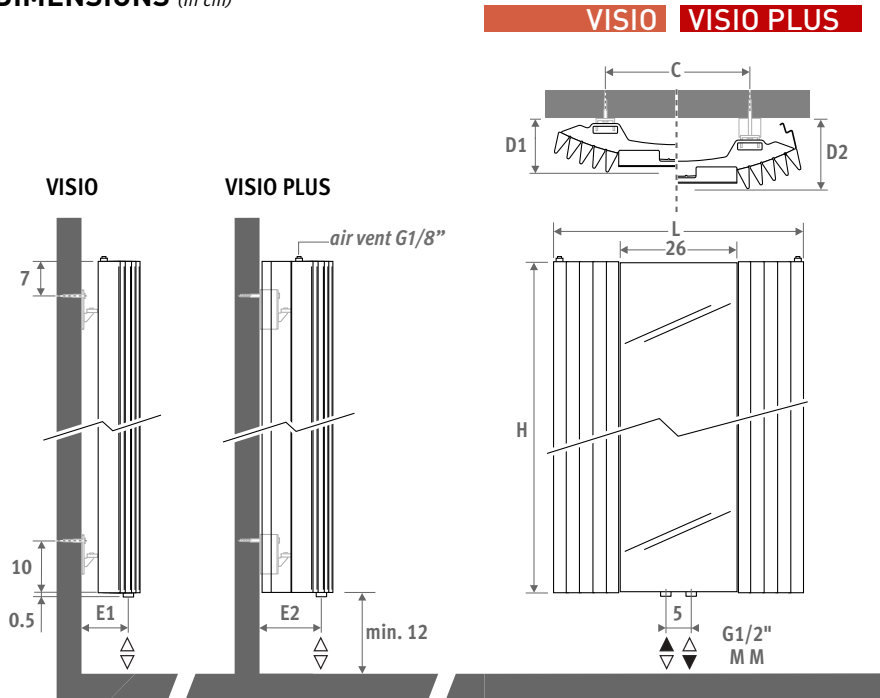

EN442 output at 20°C room temperature

IGUANA VISIO

DIMENSIONS (in cm)

L	C	D1	D2	E1	E2
51.9	30	10.5	15.5	6.7	11.7
62.5	40	11.0	16.0	6.2	11.2
73.3	50	12.5	17.5	7.7	12.7

DELIVERY

- central connection MM underneath
- wall fixing
- 2 chrome-plated air vents G1/8"
- Iguana Plus is supplied with two side panels