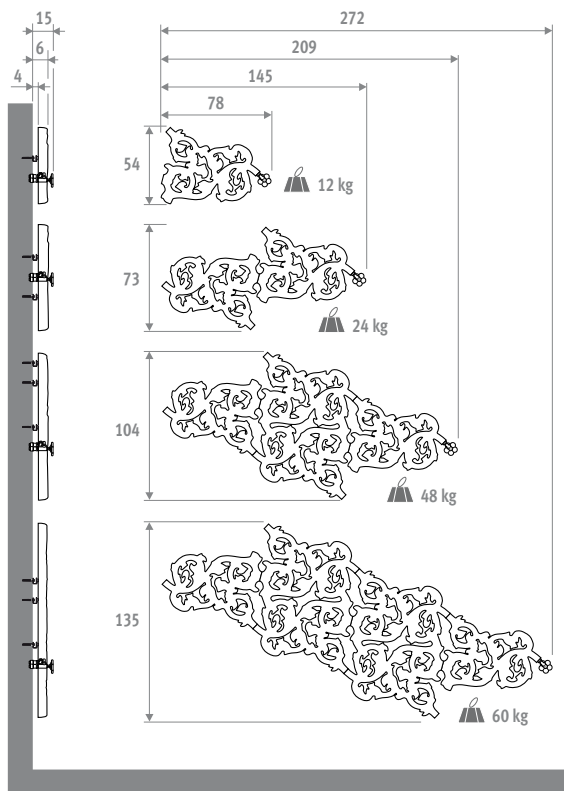

## DIMENSIONS (in cm)

The Heatwave can be mounted in any orientation through 360°.

code	model	colour
HEAW . 001	OS	XXX
fill in colour code		

Model	Watts 75/65	Watts 55/45	€ st. colour	€ other
OS	232	125		
OM	430	234		On request
OL	820	446		
XL	1255	704		