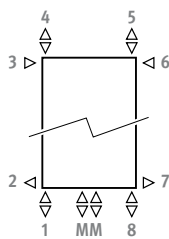

# DECO SPACE

DIMENSIONS (in cm)

- standard connection
- variant

### CONNECTION

Code:

- 1° number = flow
- 2° number = return

Standard connection:

central connection MM below or on top, flow left or right.

Other connections (no surcharge):

- bottom connection: enter code 18 or 81
- top connection: enter code 45 or 54
- side connection: specify 32, 67, 41 or 58 instead of MM. Code 32 or 67 not suitable for the perpendicular to the wall model (SVSS/SVDS)!
- cross-over connection: enter code 51 or 48