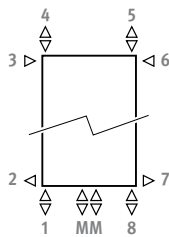

CONNECTION

Code:

- 1° number = flow
- 2° number = return

Standard connection:

central connection MM below or on top, flow left or right.

Other connections (no surcharge):

- bottom connection: enter code 18 or 81
- top connection: enter code 45 or 54
- side connection: specify 32, 67, 41 or 58 instead of MM. Code 32 or 67 not suitable for the perpendicular to the wall model (SVSS/SVDS)!
- cross-over connection: enter code 51 or 48