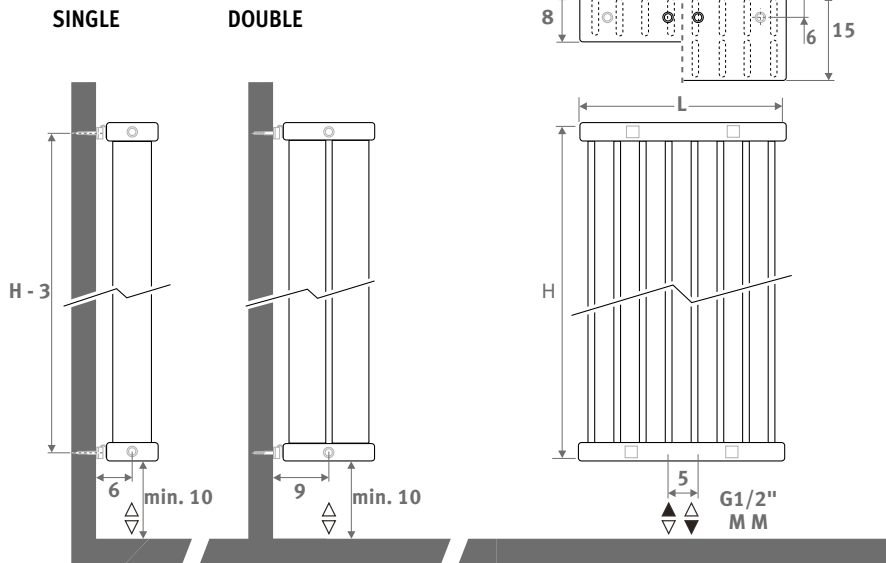

DECO SPACE

DIMENSIONS (in cm)

- standard connection
- variant

SINGLE DOUBLE

DELIVERY

- central connection MM underneath
- wall fixing
- chrome-plated air vent and drain plug G1/2"

COLOURS

Environmentally friendly, scratch-resistant, high UV resistant powder coating.

Standard colours:

- traffic white RAL 9016 (333), smooth satin matt
- sandblast grey (001), fine texture metallic
- off-black RAL 7021 (145) Soft touch: finely-textured matte look, gloss degree < 10%

Other colours: see colour chart.

CONNECTION

Code:

- 1° number = flow
- 2° number = return

Standard connection:

central connection MM below or on top, flow left or right.

Other connections (no surcharge):

- bottom connection: enter code 18 or 81
- top connection: enter code 45 or 54
- side connection: specify 32, 67, 41 or 58 instead of MM. Code 32 or 67 not suitable for the perpendicular to the wall model (SVSS/SVDS)!
- cross-over connection: enter code 51 or 48

CONNECTION SETS

Connection to the wall with Deco-Pro valve

TRV head and sleeve couplings included.

set 48	BRUSHED STAINLESS STEEL	€
	CODE.PW3.PS.1...	311
set 41	CHROME	€
	CODE.PW3.AW.1...	131
	CODE.PW3.AC.1...	148
<i>fill in sleeve coupling code</i>		
	Precision metal tube 15/1	115
	Precision metal tube 16/1	116
	Precision metal tube 18/1	118
	RPE/ALU tube 16/2	316
	RPE/ALU tube 18/2	318

Other connections:

See chapter "Connection sets and valves Eyecatchers" for all connection options and technical information