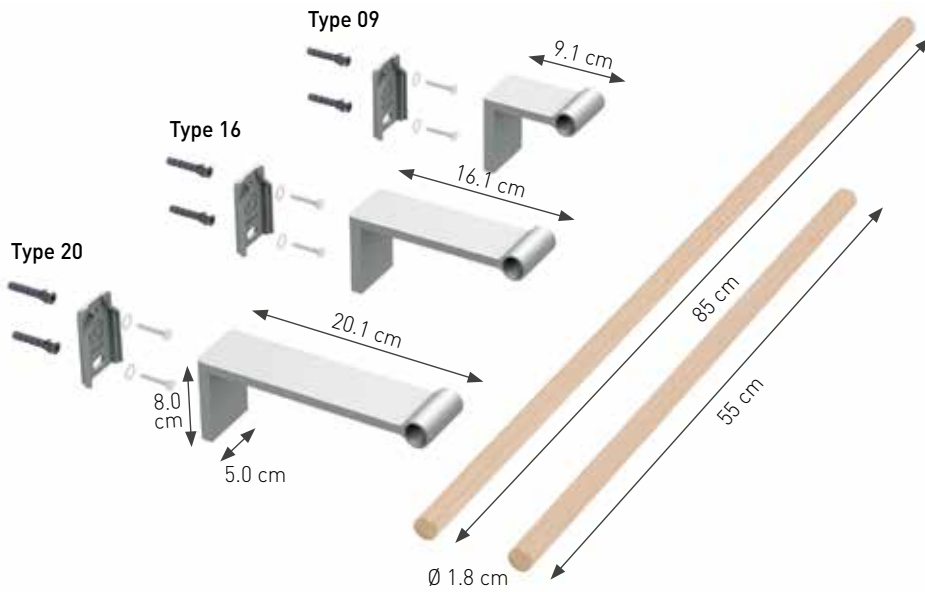

DIMENSIONS