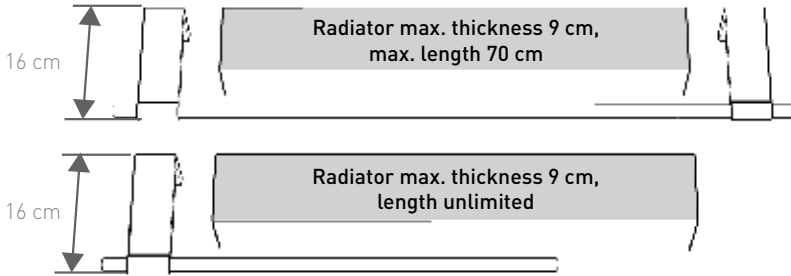

DIMENSIONS

INSTALLATION

TYPE 09: Freely positionable against the wall or above a heating unit

TYPE 16: For a radiator with max. thickness 9 cm

TYPE 20: For a radiator with max. thickness 13 cm

Always attach L85 using two brackets

MOUNTING

JAGA MIKADO HAS BEEN DESIGNED AND MANUFACTURED TO FUNCTION SOLELY AS A TOWEL HOLDER. MAXIMUM LOAD: 2 KG. ALWAYS MOUNT TOWEL HOLDER L 85 CM WITH TWO WALL BRACKETS!