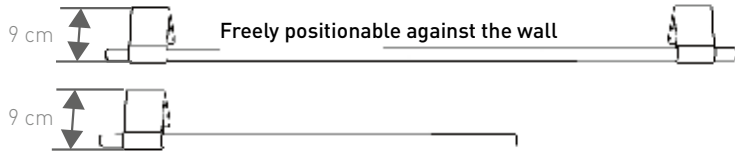

INSTALLATION

TYPE 09: Freely positionable against the wall or above a heating unit

TYPE 16: For a radiator with max. thickness 9 cm