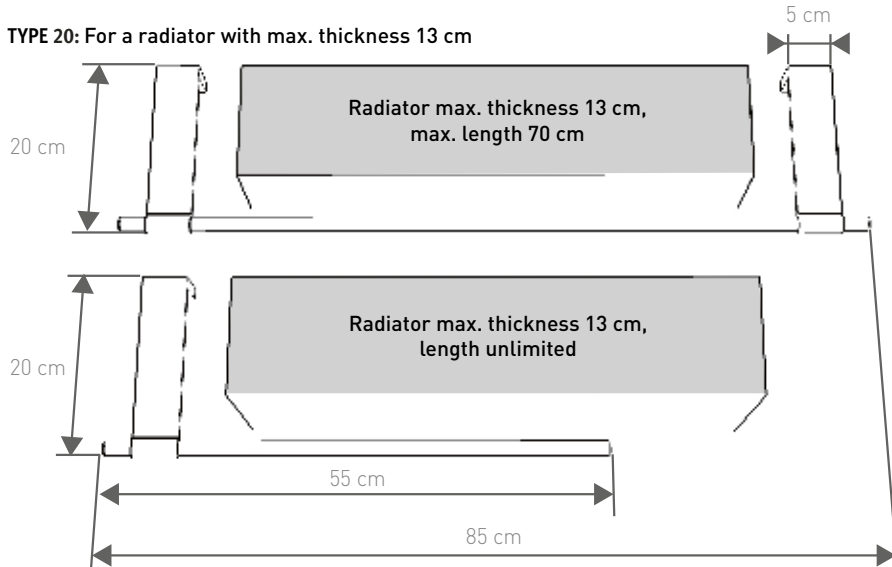

TYPE 20: For a radiator with max. thickness 13 cm

Always attach L85 using two brackets