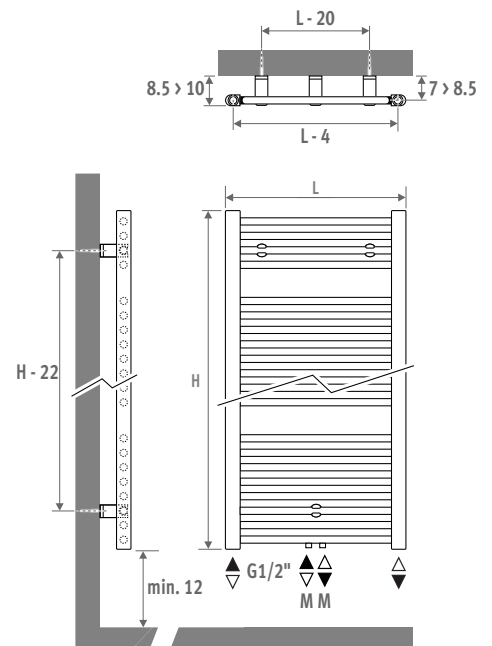

jaga

CLIMATE DESIGNERS

Heating 

SANI BASIC € 2021.EX

DIMENSIONS (in cm)

BASIC

DELIVERY

- central connection MM underneath and 18/81 below
- wall fixing
- chrome-plated air vent and 3 drain plugs G1/2"

Standard connection:

- central connection MM below or on top, flow left or right. Connection 18 or 81 is also possible.

- single point connection: see chapter "Connection set & Valves" - set 81 or 82.
- one pipe connection with code MM and connection set 41 or 42.

	Watts 75/65	Watts 55/45	€ st. colour
L H 094			
050	427	223	461,00
L H 132			
050	605	315	565,00
060	706	368	595,00
L H 170			
050	775	402	670,00
060	906	472	703,00
L H 198			
060	1081	563	789,00
075	1317	689	855,00