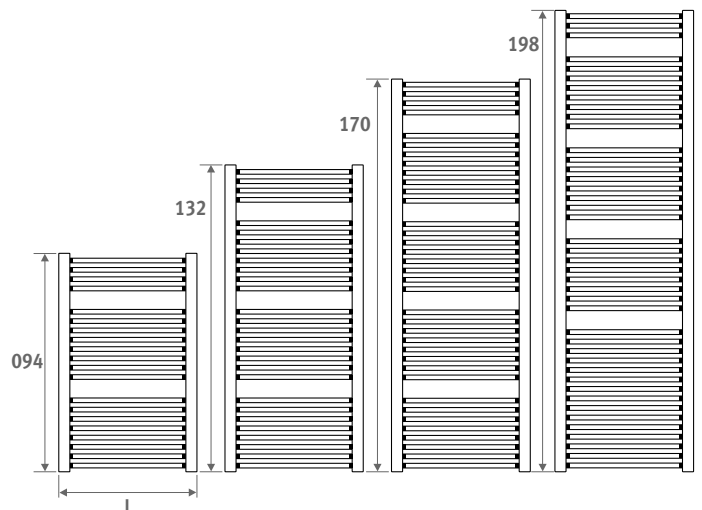

SANI BASIC

CONNECTION SETS

Connection set to the wall with a Deco-Pro valve

TRV head and sleeve couplings included.

set 48
BRUSHED STAINLESS STEEL €

CODE.PW3.PS.1... 245,00

set 41
CHROME €

CODE.PW3.AW.1... 158,00

CODE.PW3.AC.1... 172,00

fill in sleeve coupling code

- Precision metal tube 15/1 115
- Precision metal tube 16/1 116
- Precision metal tube 18/1 118
- RPE/ALU tube 16/2 316
- RPE/ALU tube 18/2 318

Other connection sets and sleeve couplings

See chapter "Connection sets and valves Eyecatchers" for all connection options and technical information.

For electric element see p. 382

BASIC

code height length colour conn.
SBAW . 094 050 . XXX /MM
fill in colour code —

	Watts 75/65	Watts 55/45	€ st. colour
L H 094			
050	427	223	461,00
L H 132			
050	605	315	565,00
060	706	368	595,00
L H 170			
050	775	402	670,00
060	906	472	703,00
L H 198			
060	1081	563	789,00
075	1317	689	855,00

EN442 output at 20°C room temperature

SANI BASIC