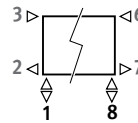

Standard colours:

- traffic white RAL 9016 (333), smooth satin matt
- sandblast grey (001), fine texture metallic

Other colours: see colour chart.

CONNECTION

Code:

1° number = flow

2° number = return

Standard connection:

Code 18, reversible 18 or 81

Other connections (no surcharge):

- side connection:
 - one-sided: code 32 or 67 instead of 18
 - cross-over: code 37 or 62 instead of 18
- single point connection: code 11 (left) or 88 (right) instead of 18.