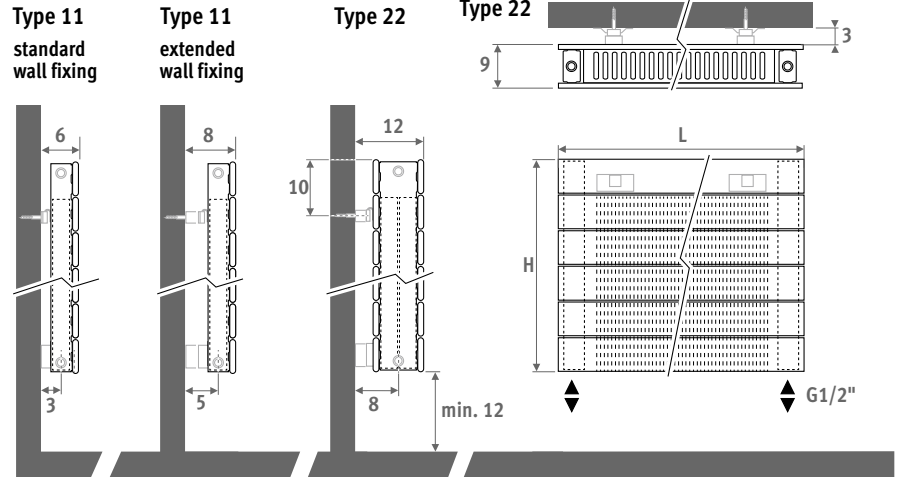

Vertical version: see p. 112.
Freestanding version: see p. 156.

PANEL PLUS HORIZONTAL sandblast grey 001

PANEL PLUS HORIZONTAL

PANEL PLUS HORIZONTAL

DIMENSIONS (in cm)

- standard connection
- variant

Vertical version: see p. 112.
Freestanding version: see p. 156.

Code 18, reversible 18 or 81

Other connections (no surcharge):

- side connection:
 - one-sided: code 32 or 67 instead of 18
 - cross-over: code 37 or 62 instead of 18
- single point connection: code 11 (left) or 88 (right) instead of 18.

Always use a vertical diffusion tube (ø 10 to 12mm) min. 100 mm long and a reduction washer.

CONNECTION SETS

Example showing connection set to the wall

Jaga Deco double angled

TRV head and sleeve couplings included.