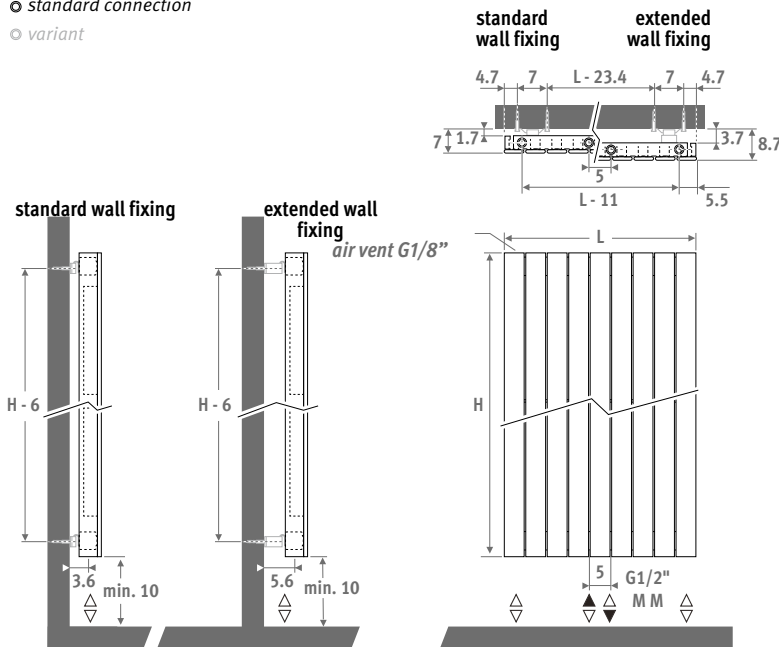

Horizontal version: see p. 68.  
Freestanding version: see p. 156.

**PANEL PLUS VERTICAL** traffic white 333

PANEL PLUS 

## DIMENSIONS (in cm)

- standard connection
- variant

## DELIVERY

- universal central connection MM and 18/81 underneath
- standard and extended wall fixings included
- chrome-plated air vent and 3 drain plugs G1/2"