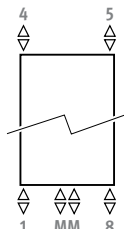

## DIMENSIONS (in cm)

- standard connection
- variant

## CONNECTION

Code:

1° number = flow

2° number = return

Standard connection:

Universal central connection at the bottom, code MM, flow left or right. Connection 18 or 81 at the bottom is also possible with code MM.