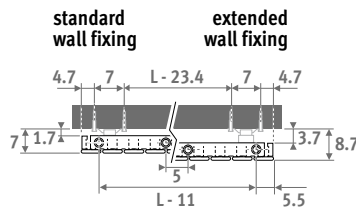

Horizontal version: see p. 68.  
Freestanding version: see p. 156.

**PANEL PLUS VERTICAL** traffic white 333

PANEL PLUS 

## DIMENSIONS (in cm)

- standard connection
- variant