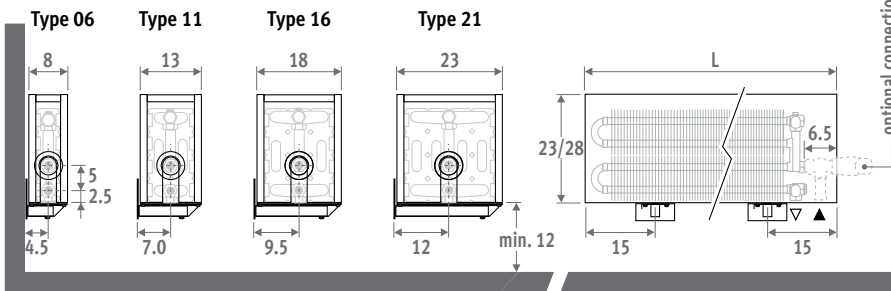

HEIGHT 023 / 028

Also available as freestanding model for glazed façades. See page 136.