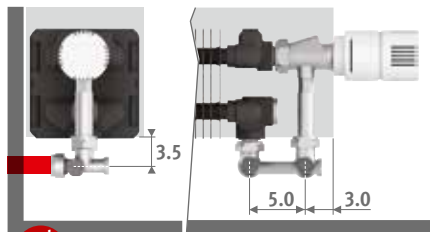

## CONNECTION

Standard connection:  
 Height 008: opposite end connection, flow left or right  
 Other heights: same end connection, left or right connection.

It is not possible to connect to the wall from inside the casing, as the casing includes a closed rear panel.

## CONNECTION SETS

### Mini height 013/023/028

**Connection to the floor:**  
 use set 104 (see page 318)

**Connection to the wall:**  
 Jaga H-valve for one or two pipe  
 TRV head and sleeve couplings Eurocone 3/4" included.

### Mini height 008

**Connection to the floor:**  
 use set 222 (see page 325).

**Connection to the wall:**  
 use set 25 (see page 328) and  
 1 angle 90° M24xM24 (see page 334).

set 103

CODE 1-PIPE/2-PIPE €