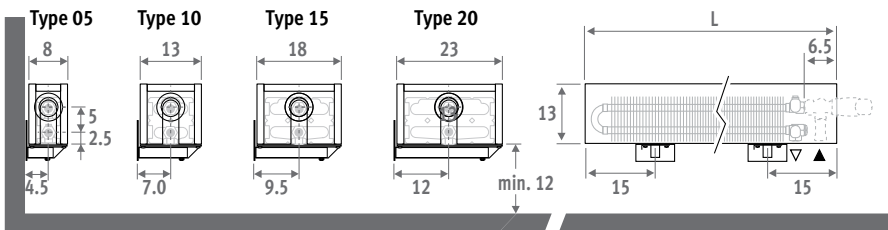

MINI WALL MOUNTED MODEL

DIMENSIONS (in cm)

HEIGHT 008 (opposite end connections)

HEIGHT 013

HEIGHT 023 / 028

Also available as freestanding model for glazed façades. See page 136.

ORDERING CODE

code	height	length	type	colour
MINW .	008	060	09 .	XXX
<i>fill in colour code</i>				

DELIVERY

- Easy to install by one person.
- Standard delivery:
  - Low-H₂O heat exchanger, air vent 1/8" and drain plug 1/2"
  - casing in one piece for connection left or right
  - wall brackets in the same colour as the casing

COLOURS

1. Environmentally friendly, scratch-resistant, high UV resistant powder coating.
2. Standard colours:
3. traffic white RAL 9016 (133), soft touch lightly structured satin lacquer
   - sandblast grey (001), fine texture metallic lacquer
   - off-black RAL 7021 (145) Soft touch: finely textured matte look, gloss degree < 10%
4. Other colours: see colour chart.

CONNECTION

Standard connection:
Height 008: opposite end connection, flow left or right
Other heights: same end connection, left or right connection.

It is not possible to connect to the wall from inside the casing, as the casing includes a closed rear panel.

CONNECTION SETS

Mini height 013/023/028

Connection to the floor:
use set 104 (see page 318)

Connection to the wall:
Jaga H-valve for one or two pipe
TRV head and sleeve couplings Eurocone 3/4" included.

Mini height 008

Connection to the floor:
use set 222 (see page 325).

Connection to the wall:
use set 25 (see page 328) and
1 angle 90° M24xM24 (see page 334).

set 103

CODE 1-PIPE/2-PIPE €

COLO.HBSW.AW.4... 91

COLO.HBSW.JW.4... 99

fill in sleeve coupling code

Precision metal tube 15/1 115

Precision metal tube 16/1 116

RPE/ALU tube 16/2 616

RPE/ALU tube 20/2 620

Other connections:

See chapter "Connection sets and valves Low-H₂O" for all connection options and technical information