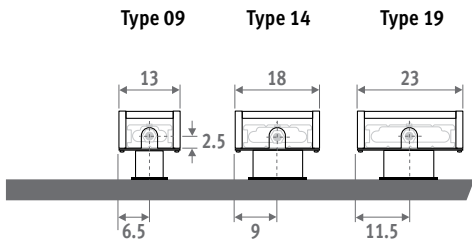

Also available as Mini wall mounted model for low window sills and dwarf walls. See page 56.

MINI FREESTANDING sandblast grey 001

MINI FREESTANDING 

MINI FREESTANDING

DIMENSIONS (in cm)

HEIGHT 008

HEIGHT 013

HEIGHT 023 / 028

ORDERING CODE FIXED FEET

code	height	length	type	colour	foot
MINF . 008	060	09 .	XXX	/XX	
fill in colour code					
FS: fixed feet, height 6.5 cm (only for height 008 and 013)					
FM: fixed feet, height 10 cm					
FL: fixed feet, height 12 cm					

ORDERING CODE ADJUSTABLE FEET

code	height	length	type	colour	foot
MINF . 008	060	09 .	XXX	/XX	
fill in colour code					
AS: adjustable feet, height from 13.5 to 21 cm					
AL: adjustable feet, height from 21.5 to 34 cm					

CONNECTION

Standard connection: Height 008: opposite end connection, flow left or right
Other heights: same end connection, left or right connection

It is not possible to connect to the wall from inside the casing, as the casing includes a closed rear panel.