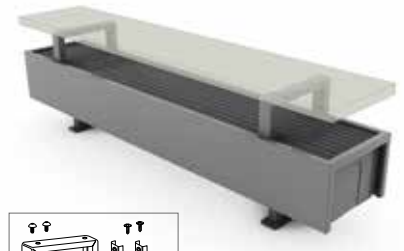

Also available as Mini wall mounted model for low window sills and dwarf walls. See page 56.

DELIVERY

- Easy to install by one person.
- Standard delivery:
 - Low-H₂O heat exchanger, air vent 1/8" and drain plug 1/2"
 - casing in one piece for connection left or right
 - feet in the same colour as the radiator

CONNECTION SETS

Jaga H-valve to the floor for Mini height 013/023/028 for one or two pipe

TRV head and sleeve couplings Eurocone 3/4" included.

set
104

CODE 1-PIPE/2-PIPE

€

COLO.HBSF.AW.4... 91

COLO.HBSF.JW.4... 99

fill in sleeve coupling code

Precision metal tube 15/1	115
Precision metal tube 16/1	116
RPE/ALU tube 16/2	616
RPE/ALU tube 20/2	620

Jaga valve to the floor or Mini height 008

- with feet FS (H=6.5 cm):
Jaga valve 5090.4407, see page 331.
No lockshield possible on the return.
- with feet FM or FL (H=10 or 12 cm):
set 222, see page 325.

Other connections:

See chapter "Connection sets and valves" for all connection options and technical information.

FIXING SET FOR SHELF

Number of sets for casing length:

- from 060 to 160 cm: min. 2 sets
- from 180 to 300 cm: min. 3 sets