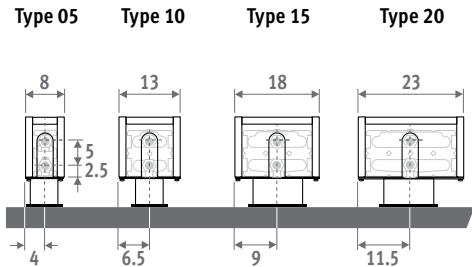

Also available as Mini wall mounted model for low window sills and dwarf walls. See page 56.

MINI FREESTANDING sandblast grey 001

MINI FREESTANDING 

MINI FREESTANDING

DIMENSIONS (in cm)

HEIGHT 008

HEIGHT 013

HEIGHT 023 / 028

ORDERING CODE FIXED FEET

code	height	length	type	colour	foot
MINF . 008	060	09 .	XXX	/XX	
fill in colour code					
FS: fixed feet, height 6.5 cm (only for height 008 and 013)					
FM: fixed feet, height 10 cm					
FL: fixed feet, height 12 cm					

ORDERING CODE ADJUSTABLE FEET

code	height	length	type	colour	foot
MINF . 008	060	09 .	XXX	/XX	
fill in colour code					
AS: adjustable feet, height from 13.5 to 21 cm					
AL: adjustable feet, height from 21.5 to 34 cm					

CONNECTION

Standard connection: Height 008: opposite end connection, flow left or right
Other heights: same end connection, left or right connection

It is not possible to connect to the wall from inside the casing, as the casing includes a closed rear panel.