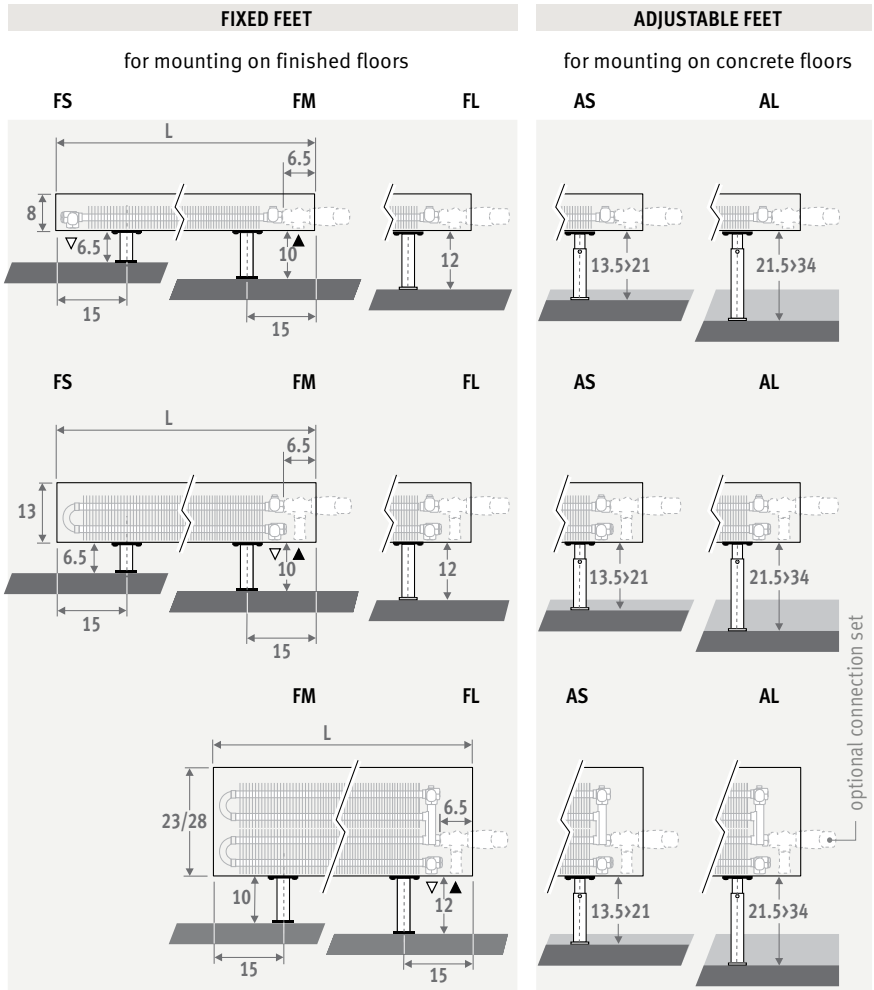

Also available as Mini wall mounted model for low window sills and dwarf walls. See page 56.

MINI FREESTANDING sandblast grey 001

MINI FREESTANDING 

MINI FREESTANDING

DIMENSIONS (in cm)

HEIGHT 008

HEIGHT 013

HEIGHT 023 / 028

ORDERING CODE FIXED FEET

code	height	length	type	colour	foot
MINF . 008	060	09 .	XXX	/XX	
fill in colour code					
FS: fixed feet, height 6.5 cm (only for height 008 and 013)					
FM: fixed feet, height 10 cm					
FL: fixed feet, height 12 cm					

ORDERING CODE ADJUSTABLE FEET

code	height	length	type	colour	foot
MINF . 008	060	09 .	XXX	/XX	
fill in colour code					
AS: adjustable feet, height from 13.5 to 21 cm					
AL: adjustable feet, height from 21.5 to 34 cm					

CONNECTION

Standard connection: Height 008: opposite end connection, flow left or right
Other heights: same end connection, left or right connection

It is not possible to connect to the wall from inside the casing, as the casing includes a closed rear panel.