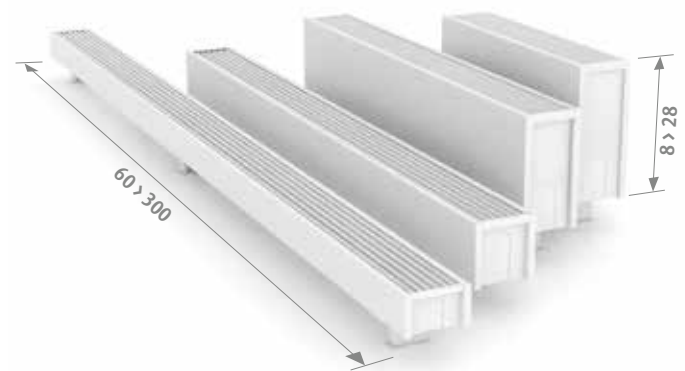

Also available as Mini wall mounted model for low window sills and dwarf walls. See page 56.

DELIVERY

- Easy to install by one person.
- Standard delivery:
 - Low-H₂O heat exchanger, air vent 1/8" and drain plug 1/2"
 - casing in one piece for connection left or right
 - feet in the same colour as the radiator

CONNECTION

Standard connection: Height 008: opposite end connection, flow left or right
Other heights: same end connection, left or right connection

It is not possible to connect to the wall from inside the casing, as the casing includes a closed rear panel.