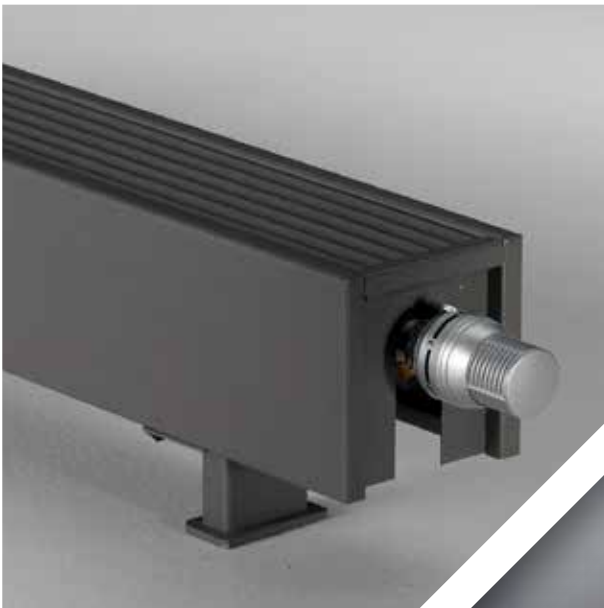

- For spaces with large windows, glazed façades, for window displays, conservatories, under window seats and for dwarf walls.
- Discreet appearance with heights from 8cm.
- No wasteful heat loss from radiation through glazing.
- Stable one-piece casing.
- Suitable for integrated valve.
- Low-H₂O technology with super conductive and ultra fast heat exchanger for low energy consumption and maximum heat emission.
- Twin Power for better compensation of the downward cold air flow next to glazed façades or ventilation grilles.
- Safe surface temperature.
- **A 30 year guarantee** on the heat exchanger.

Also available as Mini wall mounted model for low window sills and dwarf walls. See page 56.

MINI FREESTANDING sandblast grey 001

MINI FREESTANDING 

MINI FREESTANDING

DIMENSIONS (in cm)

HEIGHT 008

HEIGHT 013

Also available as Mini wall mounted model for low window sills and dwarf walls. See page 56.

DELIVERY

- Easy to install by one person.
- Standard delivery:
 - Low-H₂O heat exchanger, air vent 1/8" and drain plug 1/2"
 - casing in one piece for connection left or right
 - feet in the same colour as the radiator