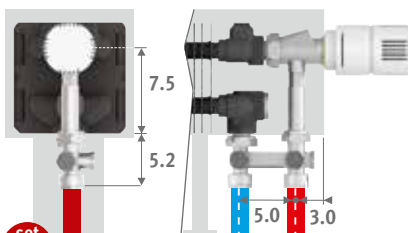

CONNECTION

Standard connection: Height 008: opposite end connection, flow left or right
Other heights: same end connection, left or right connection

It is not possible to connect to the wall from inside the casing, as the casing includes a closed rear panel.

CONNECTION SETS

Jaga H-valve to the floor for Mini height 013/023/028 for one or two pipe

TRV head and sleeve couplings Eurocone 3/4" included.

set
104

CODE 1-PIPE/2-PIPE

€

COLO.HBSF.AW.4... 91

COLO.HBSF.JW.4... 99

fill in sleeve coupling code

Precision metal tube 15/1	115
Precision metal tube 16/1	116
RPE/ALU tube 16/2	616
RPE/ALU tube 20/2	620

Jaga valve to the floor or Mini height 008

- with feet FS (H=6.5 cm):
Jaga valve 5090.4407, see page 331.
No lockshield possible on the return.
- with feet FM or FL (H=10 or 12 cm):
set 222, see page 325.