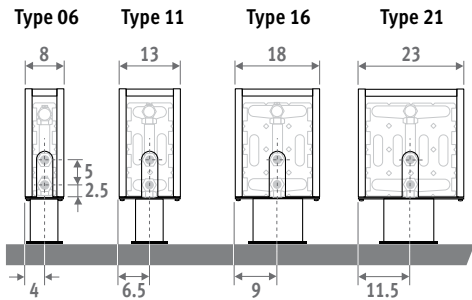

Also available as Mini wall mounted model for low window sills and dwarf walls. See page 56.

MINI FREESTANDING sandblast grey 001

MINI FREESTANDING 

MINI FREESTANDING

DIMENSIONS (in cm)

HEIGHT 008

HEIGHT 013

HEIGHT 023 / 028

ORDERING CODE FIXED FEET

code	height	length	type	colour	foot
MINF . 008	060	09 .	XXX	/XX	
fill in colour code					
FS: fixed feet, height 6.5 cm (only for height 008 and 013)					
FM: fixed feet, height 10 cm					
FL: fixed feet, height 12 cm					

ORDERING CODE ADJUSTABLE FEET

code	height	length	type	colour	foot
MINF . 008	060	09 .	XXX	/XX	
fill in colour code					
AS: adjustable feet, height from 13.5 to 21 cm					
AL: adjustable feet, height from 21.5 to 34 cm					

CONNECTION

Standard connection: Height 008: opposite end connection, flow left or right
Other heights: same end connection, left or right connection

It is not possible to connect to the wall from inside the casing, as the casing includes a closed rear panel.