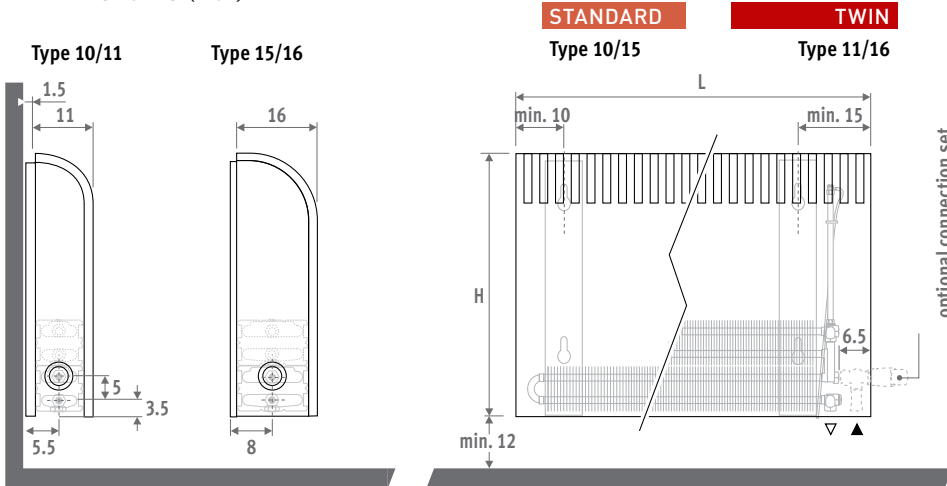

design award
winner

KNOCKONWOOD

DIMENSIONS (in cm)

DELIVERY

Delivered in a cardboard box, which can also be used as protection on site after installation. Standard delivery:

- Low-H₂O heat exchanger with wall brackets, fixing kit, extended air vent 1/8" and drain plug 1/2"
- casing in one piece with wooden cover in plywood with high-grade veneer and metal side panels in sandblast grey (001)
- cover plate in stainless steel effect for the side panel at the opposite end from the valve

WOOD FINISHES

The wooden casing is finished with a scratch-resistant polyurethane varnish, satin mat, gloss degree 40%. High UV resistance.

Available from stock in height 055 and lengths from 060 to 140

CONNECTION

Standard connection:
 Bottom end left or right, to the wall or to the floor. Connection to the wall via the bottom of the casing, or totally concealed within the casing, depending on the valve or connection set chosen.