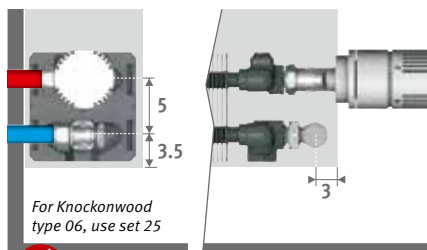

CONNECTION

Standard connection:
 Bottom end left or right, to the wall or to the floor. Connection to the wall via the bottom of the casing, or totally concealed within the casing, depending on the valve or connection set chosen.

Optional high level valve:
 add to the code of the radiator /30 (left) or /60 (right)
 Ex. KNOW.030 060 06.xxx/60
 High level valve details : see "Connection sets & Valves".

Optional remote controlled valve:
 add to the code of the radiator /00.
 Ex. KNOW.030 060 06.xxx/00
 For valve set prices see chapter "Connection sets & valves"

CONNECTION SETS

To the wall, totally concealed within the casing

TRV head and sleeve couplings Eurocone 3/4" included.

set 225

CODE 2-PIPE €

COLO.SW2.AW.4... 76

COLO.SW2.JW.4... 82

fill in sleeve coupling code	
Precision metal tube 15/1	115
Precision metal tube 16/1	116
RPE/ALU tube 16/2	616
RPE/ALU tube 20/2	620