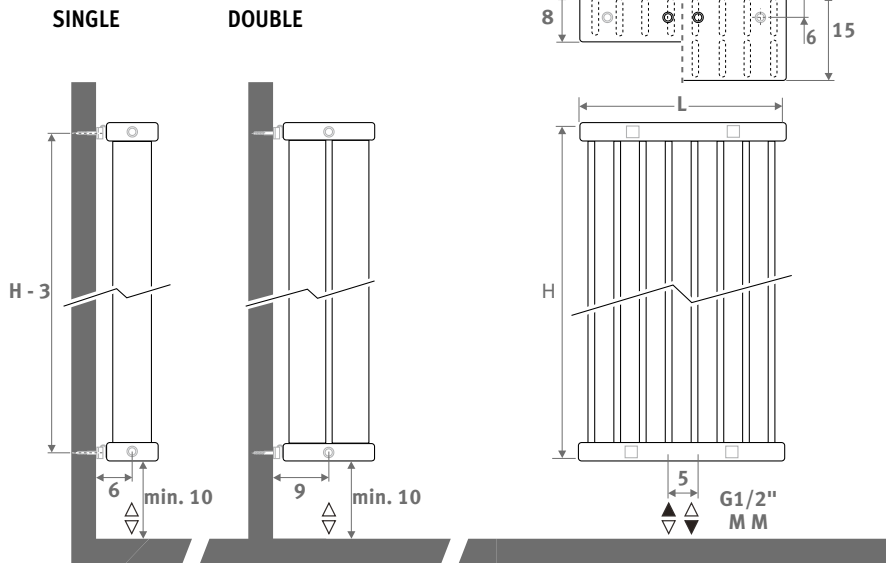

DECO SPACE

DIMENSIONS (in cm)

SINGLE DOUBLE

- standard connection
- variant

DELIVERY

- central connection MM underneath
- wall fixing
- chrome-plated air vent and drain plug $G1/2''$

COLOURS

Environmentally friendly, scratch-resistant, high UV resistant powder coating.

Standard colours:

1. traffic white RAL 9016 (333), smooth satin matt
   - sandblast grey (001), fine texture metallic
2. Other colours: see colour chart.

CONNECTION

Code:
1° number = flow
2° number = return

Standard connection:
central connection MM
below or on top, flow left or right.

Other connections (no surcharge):

- bottom connection: enter code 18 or 81
- top connection: enter code 45 or 54
- side connection: specify 32, 67, 41 or 58 instead of MM. Code 32 or 67 not suitable for the perpendicular to the wall model (SVSS/SVDS)!
- cross-over connection: enter code 51 or 48

CONNECTION SETS

Connection to the wall with Deco-Pro valve

TRV head and sleeve couplings included.

set	DESCRIPTION	PRICE (€)
48	BRUSHED STAINLESS STEEL	252,00
	CODE.PW3.PS.1...	
41	CHROME	106,00
	CODE.PW3.AW.1...	
	CODE.PW3.AC.1...	121,00
<i>fill in sleeve coupling code</i>		
	Precision metal tube 15/1	115
	Precision metal tube 16/1	116
	Precision metal tube 18/1	118
	RPE/ALU tube 16/2	316
	RPE/ALU tube 18/2	318

Other connections:

See chapter "Connection sets and valves Eyecatchers" for all connection options and technical information

OPTIONS

Towel rail in chrome-plated aluminium

CODE	L	min. L radiator	€
Deco Space Single			
9091.013560	56	52	237,00
9091.013660	66	64	237,00
Deco Space Double			
9091.023560	56	52	237,00
9091.023660	66	64	237,00

Hat rack chrome-plated aluminium

CODE	L	min. L radiator	€
Deco Space Single			
9091.012560	56	52	273,00
9091.012660	66	64	273,00
Deco Space Double			
9091.022560	56	52	273,00
9091.022660	66	64	273,00