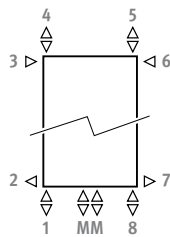

Other connections (no surcharge):

- bottom connection: enter code 18 or 81
- top connection: enter code 45 or 54
- side connection: specify 32, 67, 41 or 58 instead of MM. Code 32 or 67 not suitable for the perpendicular to the wall model (SVSS/SVDS)!
- cross-over connection: enter code 51 or 48