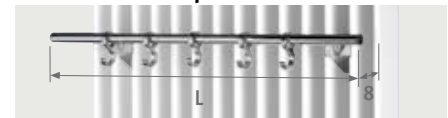

CODE	L	min. L radiator	€
Deco Space Single			
9091.012560	56	52	273,00
9091.012660	66	64	273,00
Deco Space Double			
9091.022560	56	52	273,00
9091.022660	66	64	273,00