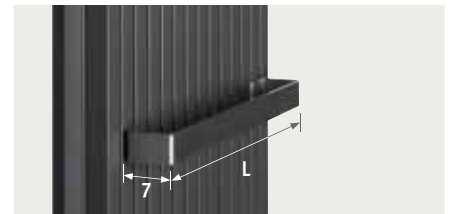

OPTIONS

Towel rail in stainless steel

CODE	L	min. L radiator	Kr.
9042.03329.011	33	33	1575
9042.03413.011	41	41	1575
9042.03497.011	50	50	1575
9042.03581.011	58	58	1575
9042.03665.011	67	67	1575