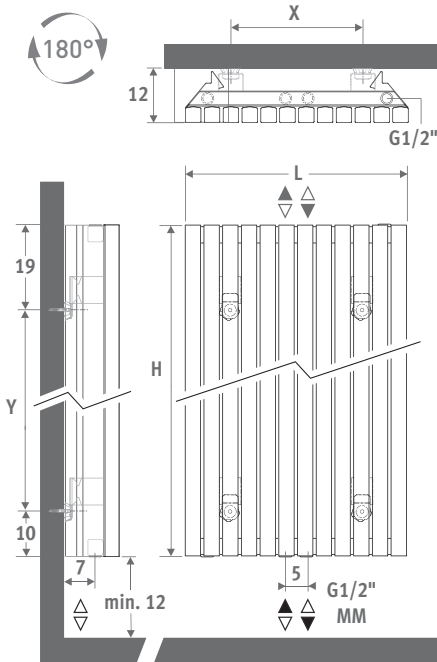

TETRA

DIMENSIONS (in cm)

DELIVERY

- central connection MM underneath
- wall fixing
- chrome-plated air vent and drain plug G1/2"
- 2 side panels

COLOURS

Environmentally friendly, scratch-resistant, high UV resistant powder coating.

CONNECTION

Standard connection:
central connection (code MM)

Tetra is symmetrical and can be mounted either way up.

One pipe connection:
connection sets 41, 42, 48 or 49
Max. 2 radiators per heating ring.

code	height	length	colour	conn.
TETW .	180	033 . XXX	/MM	
	fill in colour code —┘			

	Watts 75/65	Watts 55/45	Kr. st. colour	Kr. other
--	-------------	-------------	----------------	-----------

L	H 180			
033	984	513	7733	9293
041	1230	641	9150	11003
050	1476	770	11123	13358
058	1722	898	12750	15308
067	1986	1036	14730	17678