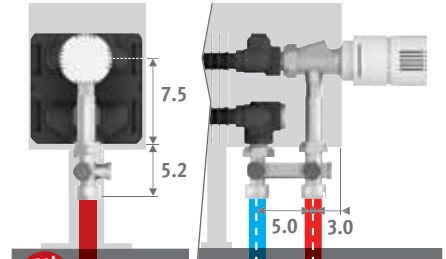

Surcharge		Kr.	Kr.
Length casing		grey	colour
040 > 120	2 feet	64	233
140 > 220	3 feet	97	345
240 > 300	4 feet	121	458

ORDERING CODE

code	height	length	type	colour
TEMF	020	040	10	XXX
fill in colour code				

CONNECTION SETS

Jaga H-valve to the floor for one or two pipe

TRV head and sleeve couplings Eurocone 3/4" included.

CODE	1-PIPE/2-PIPE	Kr.
	COLO.HBSF.AW.4...	758
	COLO.HBSF.JW.4...	825
fill in sleeve coupling code		
	Precision metal tube 15/1	115
	Precision metal tube 16/1	116
	RPE/ALU tube 16/2	616
	RPE/ALU tube 20/2	620