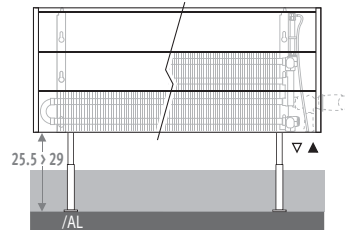

Extended adjustable feet

- For installation on a rough subfloor or computer floor.
- For extended feet in neutral grey, add /AL to the ordering code.
  Ex.: TEMF.020.040.10.101/AL
- For extended feet in the same colour as the casing, add /AL to the ordering code and repeat the colour code.
  Ex.: TEMF.020.040.10.101/AL/101

Surcharge		Kr.	Kr.
Length casing		grey	colour
040 > 120	2 feet	64	233
140 > 220	3 feet	97	345
240 > 300	4 feet	121	458