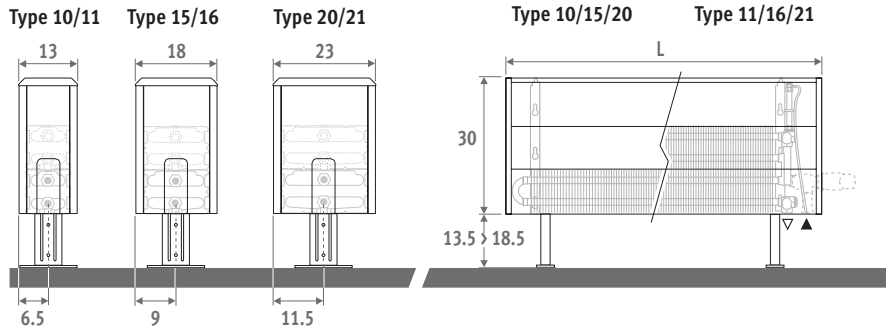

Also available as a wall mounted model.
See page 46.

TEMPO FREESTANDING white 101 (RAL 9010)

TEMPO FREESTANDING

TEMPO FREESTANDING

EN 442

DIMENSIONS (in cm)

HEIGHT 020

Also available as a wall mounted model. See page 46.

HEIGHT 030

HEIGHT 040

HEIGHT 050

TEMPO FREESTANDING

DELIVERY

Light and easily installed by one person. Delivered flat packed in 2 packages for ease of handling and storage.

standard delivery:

- Low-H₂O heat exchanger with air vent elbow (standard) or extended air vent (twin) 1/8" and drain plug 1/2"
- easy to mount casing with one closed side panel and one open panel for TRV head. The side panels can be mounted both left or right.
- standard adjustable feet in neutral grey