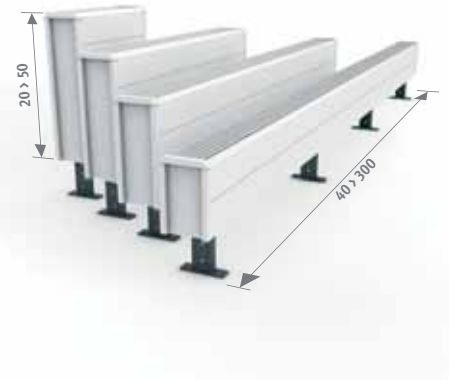

TEMPO FREESTANDING

DELIVERY

Light and easily installed by one person. Delivered flat packed in 2 packages for ease of handling and storage.

standard delivery:

- Low-H₂O heat exchanger with air vent elbow (standard) or extended air vent (twin) 1/8" and drain plug 1/2"
- easy to mount casing with one closed side panel and one open panel for TRV head. The side panels can be mounted both left or right.
- standard adjustable feet in neutral grey

COLOUR

Scratch-resistant surface coating with a soft structured, satin gloss finish. High UV resistance.

Standard colour: white RAL 9010 (101)

CONNECTION

Standard connection: bottom end left or right