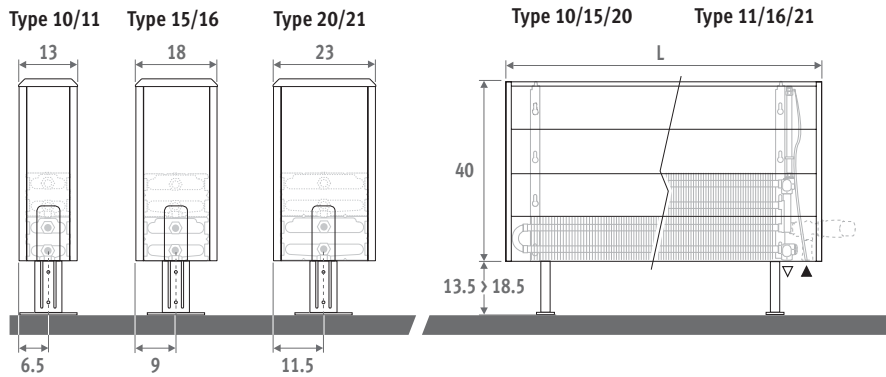

Also available as a wall mounted model.
See page 46.

TEMPO FREESTANDING white 101 (RAL 9010)

TEMPO FREESTANDING

TEMPO FREESTANDING

EN 442

DIMENSIONS (in cm)

HEIGHT 020

Also available as a wall mounted model. See page 46.

HEIGHT 030

HEIGHT 040

HEIGHT 050

TEMPO FREESTANDING

DELIVERY

Light and easily installed by one person. Delivered flat packed in 2 packages for ease of handling and storage.

standard delivery:

- Low-H₂O heat exchanger with air vent elbow (standard) or extended air vent (twin) 1/8" and drain plug 1/2"
- easy to mount casing with one closed side panel and one open panel for TRV head. The side panels can be mounted both left or right.
- standard adjustable feet in neutral grey