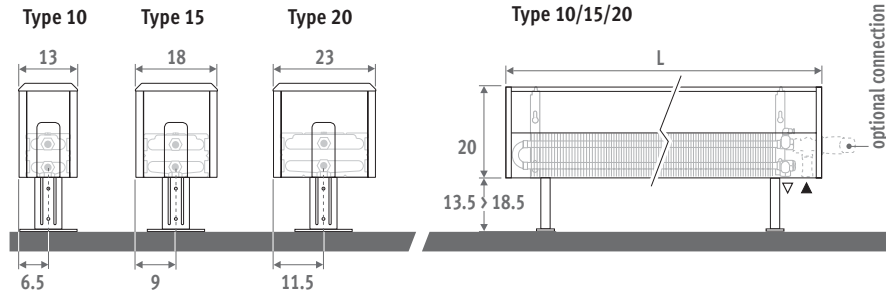

Also available as a wall mounted model.
See page 46.

TEMPO FREESTANDING white 101 (RAL 9010)

TEMPO FREESTANDING

TEMPO FREESTANDING

EN 442

DIMENSIONS (in cm)

HEIGHT 020

Also available as a wall mounted model. See page 46.

HEIGHT 030

HEIGHT 040

HEIGHT 050

TEMPO FREESTANDING

DELIVERY

Light and easily installed by one person. Delivered flat packed in 2 packages for ease of handling and storage.

standard delivery:

- Low-H₂O heat exchanger with air vent elbow (standard) or extended air vent (twin) 1/8" and drain plug 1/2"
- easy to mount casing with one closed side panel and one open panel for TRV head. The side panels can be mounted both left or right.
- standard adjustable feet in neutral grey