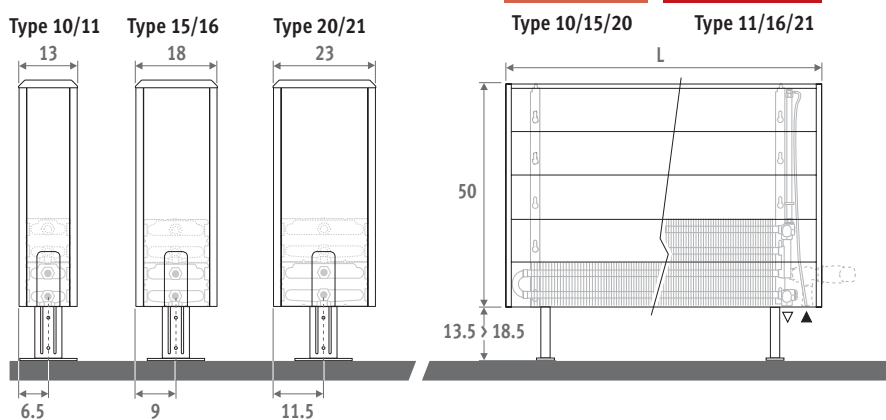

Also available as a wall mounted model.
See page 46.

TEMPO FREESTANDING white 101 (RAL 9010)

TEMPO FREESTANDING

TEMPO FREESTANDING

EN 442

DIMENSIONS (in cm)

HEIGHT 020

Also available as a wall mounted model. See page 46.

HEIGHT 030

HEIGHT 040

HEIGHT 050

TEMPO FREESTANDING

DELIVERY

Light and easily installed by one person. Delivered flat packed in 2 packages for ease of handling and storage.

standard delivery:

- Low-H₂O heat exchanger with air vent elbow (standard) or extended air vent (twin) 1/8" and drain plug 1/2"
- easy to mount casing with one closed side panel and one open panel for TRV head. The side panels can be mounted both left or right.
- standard adjustable feet in neutral grey