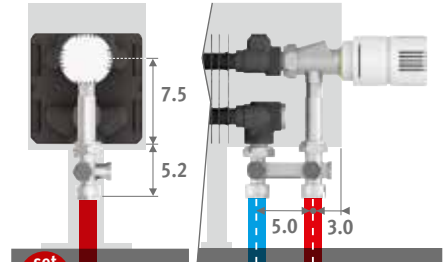

Surcharge		Kr.	Kr.
Length casing		grey	colour
040 > 120	2 feet	62	225
140 > 220	3 feet	93	330
240 > 300	4 feet	116	443

ORDERING CODE

code	height	length	type	colour
TEMF .	020	040	10 .	XXX
<i>fill in colour code</i>				

CONNECTION SETS

Jaga H-valve to the floor for one or two pipe

TRV head and sleeve couplings Eurocone 3/4" included.

set 104	CODE	1-PIPE/2-PIPE	Kr.
	COLO.HBSF.AW.4...		728
	COLO.HBSF.JW.4...		795
<i>fill in sleeve coupling code</i>			
	Precision metal tube 15/1		115
	Precision metal tube 16/1		116
	RPE/ALU tube 16/2		616
	RPE/ALU tube 20/2		620