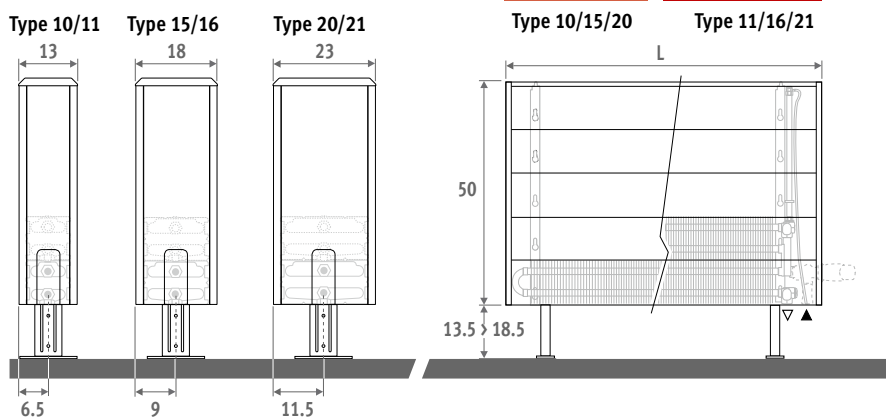

Also available as a wall mounted model.
See page 46.

TEMPO FREESTANDING white 101 (RAL 9010)

TEMPO FREESTANDING

TEMPO FREESTANDING

EN 442

DIMENSIONS (in cm)

HEIGHT 020

Also available as a wall mounted model. See page 46.

HEIGHT 030

HEIGHT 040

HEIGHT 050

TEMPO FREESTANDING

DELIVERY

Light and easily installed by one person. Delivered flat packed in 2 packages for ease of handling and storage.

standard delivery:

- Low-H₂O heat exchanger with air vent elbow (standard) or extended air vent (twin) 1/8" and drain plug 1/2"
- easy to mount casing with one closed side panel and one open panel for TRV head. The side panels can be mounted both left or right.
- standard adjustable feet in neutral grey