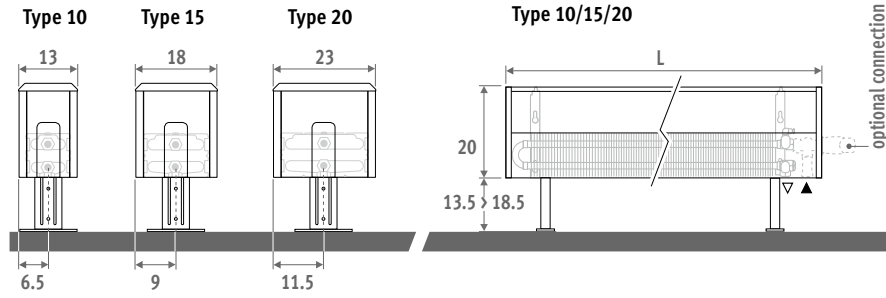

Also available as a wall mounted model.
See page 46.

TEMPO FREESTANDING white 101 (RAL 9010)

TEMPO FREESTANDING

TEMPO FREESTANDING

EN 442

DIMENSIONS (in cm)

HEIGHT 020

Also available as a wall mounted model. See page 46.

HEIGHT 030

HEIGHT 040

HEIGHT 050

TEMPO FREESTANDING

DELIVERY

Light and easily installed by one person. Delivered flat packed in 2 packages for ease of handling and storage.

standard delivery:

- Low-H₂O heat exchanger with air vent elbow (standard) or extended air vent (twin) 1/8" and drain plug 1/2"
- easy to mount casing with one closed side panel and one open panel for TRV head. The side panels can be mounted both left or right.
- standard adjustable feet in neutral grey