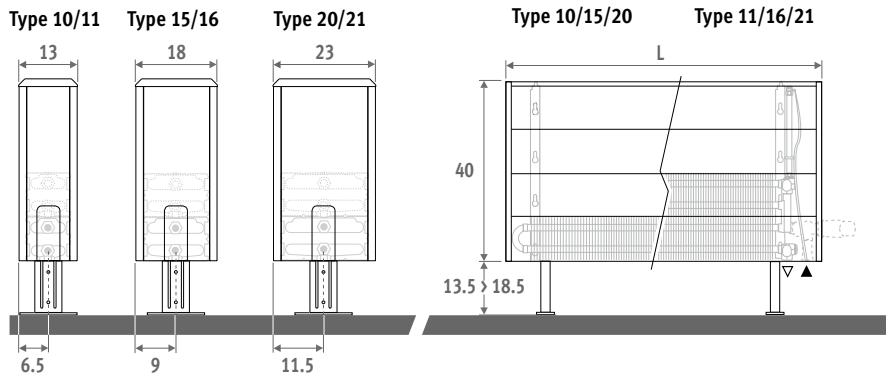

Also available as a wall mounted model.
See page 46.

TEMPO FREESTANDING white 101 (RAL 9010)

TEMPO FREESTANDING

TEMPO FREESTANDING

EN 442

DIMENSIONS (in cm)

HEIGHT 020

Also available as a wall mounted model. See page 46.

HEIGHT 030

HEIGHT 040

HEIGHT 050

TEMPO FREESTANDING

DELIVERY

Light and easily installed by one person. Delivered flat packed in 2 packages for ease of handling and storage.

standard delivery:

- Low-H₂O heat exchanger with air vent elbow (standard) or extended air vent (twin) 1/8" and drain plug 1/2"
- easy to mount casing with one closed side panel and one open panel for TRV head. The side panels can be mounted both left or right.
- standard adjustable feet in neutral grey