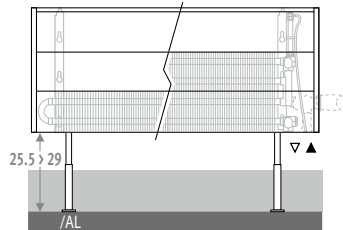

Feet in the same colour as the casing

For feet in the same colour as the casing, repeat the colour code after the code of the radiator.

Ex.: TEMF.HHH LLL TT.101/101

Surcharge		Kr.
Length casing		
040 > 120	2 feet	158
140 > 220	3 feet	248
240 > 300	4 feet	330

Surcharge		Kr.	Kr.
Length casing		grey	colour
040 > 120	2 feet	62	225
140 > 220	3 feet	93	330
240 > 300	4 feet	116	443

ORDERING CODE

code	height	length	type	colour
TEMF .	020	040	10 .	XXX
<i>fill in colour code</i>				