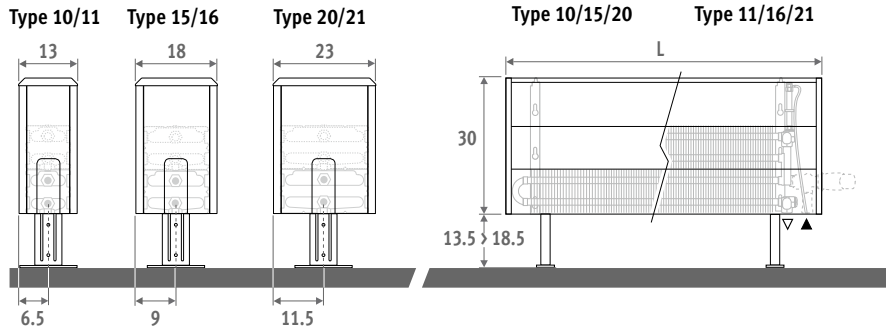

Also available as a wall mounted model.
See page 46.

TEMPO FREESTANDING white 101 (RAL 9010)

TEMPO FREESTANDING

TEMPO FREESTANDING

EN 442

DIMENSIONS (in cm)

HEIGHT 020

Also available as a wall mounted model. See page 46.

HEIGHT 030

HEIGHT 040

HEIGHT 050

TEMPO FREESTANDING

DELIVERY

Light and easily installed by one person. Delivered flat packed in 2 packages for ease of handling and storage.

standard delivery:

- Low-H₂O heat exchanger with air vent elbow (standard) or extended air vent (twin) 1/8" and drain plug 1/2"
- easy to mount casing with one closed side panel and one open panel for TRV head. The side panels can be mounted both left or right.
- standard adjustable feet in neutral grey