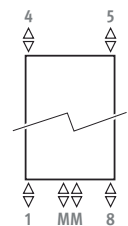

CONNECTION

Code:

1° number = flow

2° number = return

Standard connection:

- central connection MM below or on top, flow left or right. Connection 18 or 81 is also possible

Other connections:

When assigning a different connection code MM will be removed (no surcharge - extended delivery time).

- top connection: enter code 45 or 54. Insert pipe included. Has to be mounted in the return. Always mount an air vent on the central heating pipework.
- side connection: enter code 41 or 58
- single point connection: see chapter "Connection set & Valves" - set 81 or 82. Not possible with a radiator on feet.
- one pipe connection with code MM and connection set 41 or 42.
- electric heating element and mixed application: see "Parts & Options"