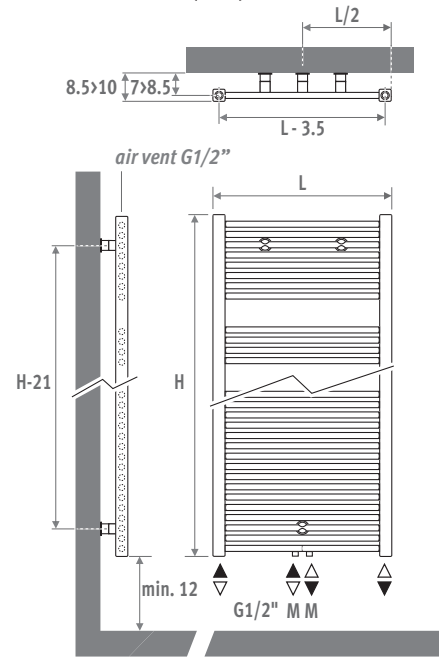

jaga

CLIMATE DESIGNERS

Heating 

SANI RONDA kr. 2024.DK

DIMENSIONS (in cm)

DELIVERY

- central connection MM underneath
- wall fixing
- chrome-plated air vent and 3 drain plugs $G1/2''$

COLOURS

CONNECTION

Code:

1° number = flow

2° number = return

Standard connection:

- central connection MM below or on top, flow left or right. Connection 18 or 81 is also possible

Other connections:

When assigning a different connection code MM will be removed (no surcharge - extended delivery time).

RPE/ALU tube 16/2 316

RPE/ALU tube 18/2 318

Other connection sets and sleeve couplings

See chapter "Connection sets and valves Eyecatchers" for all connection options and technical information.

code height length colour conn.
SROW . 063 040 . XXX /MM
 fill in colour code —

	Watts	Watts	Kr.	Kr.
	75/65	55/45	st. colour	other

L H 093

050	494	255	5318	6390
060	581	299	5685	6810

L H 122

040	546	281	5865	7050
050	665	341	6030	7238
060	784	402	6285	7538

L H 137

040	617	316	6285	7538
050	752	385	6465	7755
060	887	453	6758	8093
070	1022	522	7050	8445