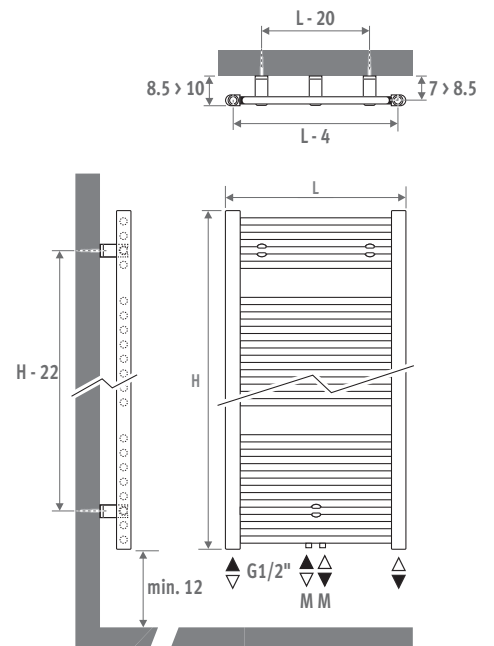

jaga

CLIMATE DESIGNERS

Heating 

SANI BASIC kr. 2024.DK

DIMENSIONS (in cm)

BASIC

DELIVERY

- central connection MM underneath and 18/81 below
- wall fixing
- chrome-plated air vent and 3 drain plugs G1/2"

Standard connection:

- central connection MM below or on top, flow left or right. Connection 18 or 81 is also possible.

- single point connection: see chapter "Connection set & Valves" - set 81 or 82.
- one pipe connection with code MM and connection set 41 or 42.

	Watts 75/65	Watts 55/45	Kr. st. colour
L H 094			
050	427	223	4493
L H 132			
050	605	315	5490
060	706	368	5790
L H 170			
050	775	402	6510
060	906	472	6825
L H 198			
060	1081	563	7673
075	1317	689	8318