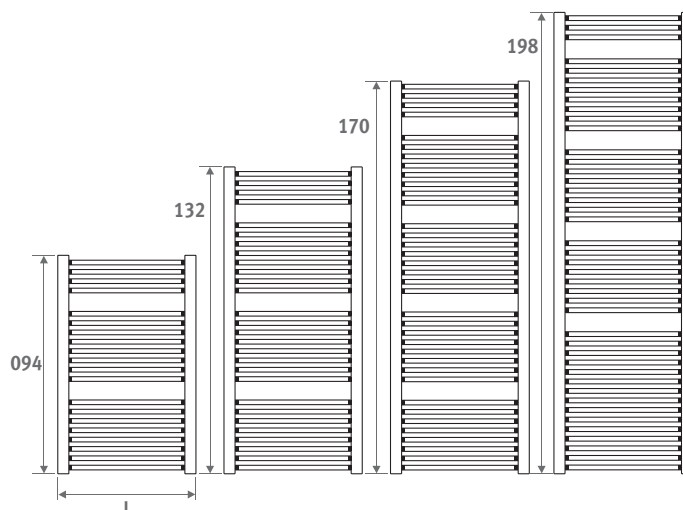

SANI BASIC

CONNECTION SETS

Connection set to the wall with a Deco-Pro valve

TRV head and sleeve couplings included.

set 48
BRUSHED STAINLESS STEEL Kr.

CODE.PW3.PS.1... **2333**

set 41
CHROME Kr.

CODE.PW3.AW.1... **983**

CODE.PW3.AC.1... **1110**

fill in sleeve coupling code

Precision metal tube 15/1 **115**

Precision metal tube 16/1 **116**

Precision metal tube 18/1 **118**

RPE/ALU tube 16/2 **316**

RPE/ALU tube 18/2 **318**

Other connection sets and sleeve couplings

See chapter "Connection sets and valves Eyecatchers" for all connection options and technical information.

For electric element see p. 378

BASIC

code	height	length	colour	conn.
SBAW .	094	050 . XXX	/MM	
		fill in colour code —┘		

	Watts 75/65	Watts 55/45	Kr. st. colour
L H 094			
050	427	223	4493
L H 132			
050	605	315	5490
060	706	368	5790
L H 170			
050	775	402	6510
060	906	472	6825
L H 198			
060	1081	563	7673
075	1317	689	8318

EN442 output at 20°C room temperature

SANI BASIC