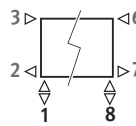

Other colours: see colour chart.

CONNECTION

Code:

- 1° number = flow
- 2° number = return

Standard connection:

Code 18, reversible 18 or 81

Other connections (no surcharge):

- side connection:
 - one-sided: code 32 or 67 instead of 18
 - cross-over: code 37 or 62 instead of 18
- single point connection: code 11 (left) or 88 (right) instead of 18.