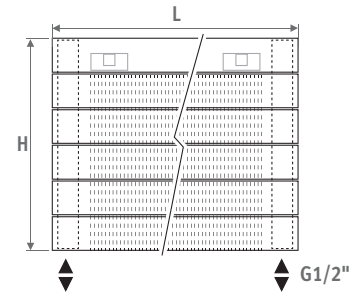

PANEL PLUS HORIZONTAL

DIMENSIONS (in cm)

- standard connection
- variant

Vertical version: see p. 112.
Freestanding version: see p. 156.