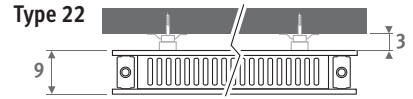

Type 22

DELIVERY

- connection 18 underneath
- wall fixing
- chrome-plated air vent and drain plug G1/2"
- pre-mounted grille
- type 11 is provided with standard and extended wall fixings

COLOURS

Environmentally friendly, scratch-resistant, high UV resistant powder coating.

Standard colours:

- traffic white RAL 9016 (333), smooth satin matt
- sandblast grey (001), fine texture metallic
- off-black RAL 7021 (145) Soft touch: finely-textured matte look, gloss degree < 10%

Other colours: see colour chart.