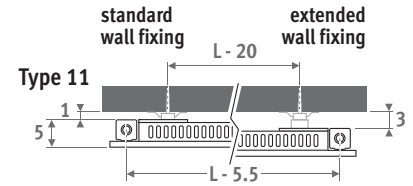

PANEL PLUS HORIZONTAL

DIMENSIONS (in cm)

- standard connection
- variant

Vertical version: see p. 112.
Freestanding version: see p. 156.

Type 22

DELIVERY

- connection 18 underneath
- wall fixing
- chrome-plated air vent and drain plug G1/2"
- pre-mounted grille
- type 11 is provided with standard and extended wall fixings

COLOURS

Environmentally friendly, scratch-resistant, high UV resistant powder coating.

Standard colours:

- traffic white RAL 9016 (333), smooth satin matt
- sandblast grey (001), fine texture metallic
- off-black RAL 7021 (145) Soft touch: finely-textured matte look, gloss degree < 10%

Other colours: see colour chart.

CONNECTION

Code:

- 1° number = flow
- 2° number = return

Standard connection:

Code 18, reversible 18 or 81

Other connections (no surcharge):

- side connection:
  - one-sided: code 32 or 67 instead of 18
  - cross-over: code 37 or 62 instead of 18
- single point connection: code 11 (left) or 88 (right) instead of 18.

Always use a vertical diffusion tube (ø 10 to 12mm) min. 100 mm long and a reduction washer.

CONNECTION SETS

Example showing connection set to the wall

Jaga Deco double angled

TRV head and sleeve couplings included.

set 35	To the wall	Kr.
	CODE.JH2.AC.1...	1643
<i>fill in sleeve coupling code</i>		
	Precision metal tube 15/1	115
	Precision metal tube 16/1	116
	Precision metal tube 18/1	118
	RPE/ALU tube 16/2	316
	RPE/ALU tube 18/2	318

Other connection sets and sleeve couplings

see chapter "Connection sets and valves" for all connection options and technical information