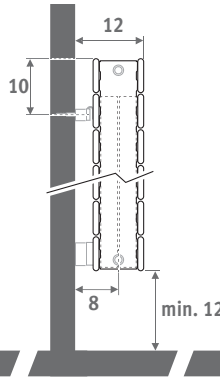

PANEL PLUS HORIZONTAL

DIMENSIONS (in cm)

- standard connection
- variant

Vertical version: see p. 112.
Freestanding version: see p. 156.

Type 22