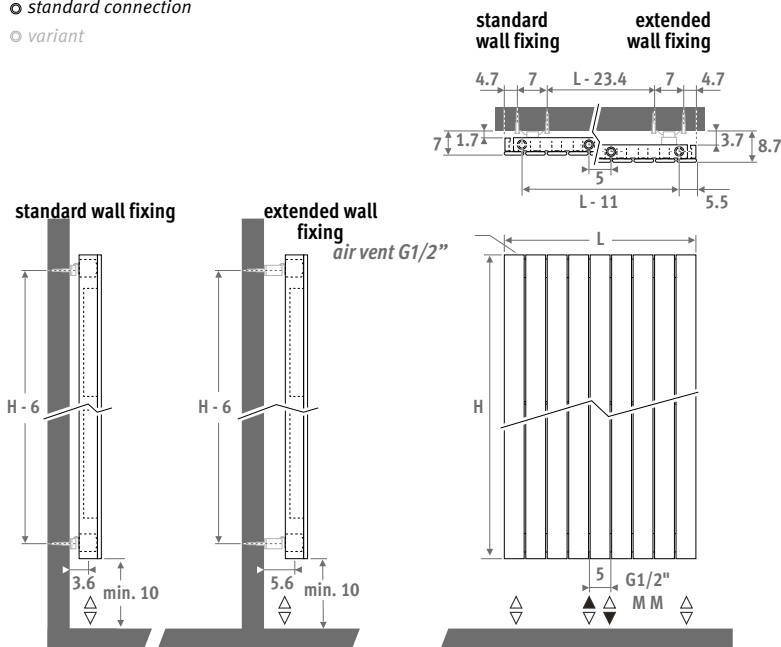

Horizontal version: see p. 68.
Freestanding version: see p. 156.

PANEL PLUS VERTICAL traffic white 333

PANEL PLUS 

DIMENSIONS (in cm)

- standard connection
- variant

DELIVERY

- universal central connection MM and 18/81 underneath
- standard and extended wall fixings included
- chrome-plated air vent and 3 drain plugs G1/2"

Other colours: see colour chart.

CONNECTION

Code:

1° number = flow

2° number = return

Standard connection:

Universal central connection at the bottom, code MM, flow left or right. Connection 18 or 81 at the bottom is also possible with code MM.