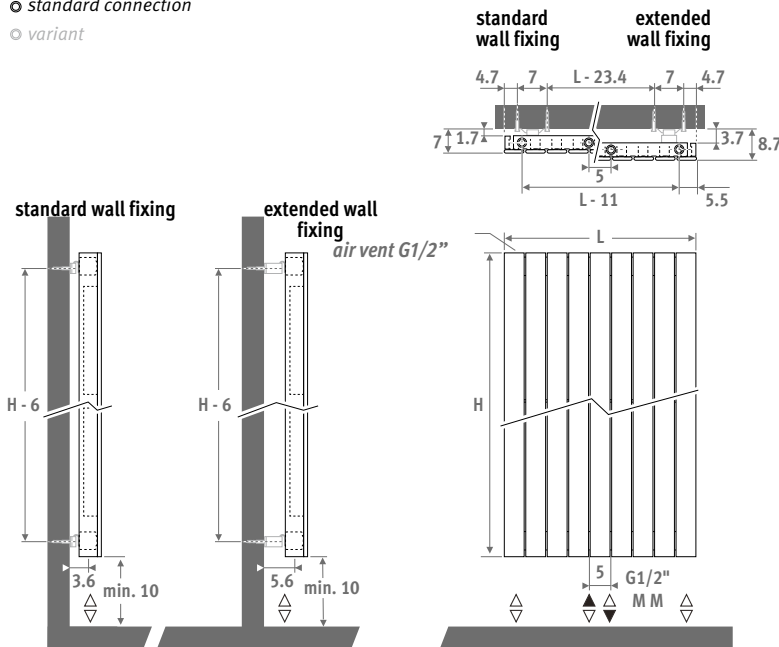

Horizontal version: see p. 68.  
Freestanding version: see p. 156.

**PANEL PLUS VERTICAL** traffic white 333

PANEL PLUS 

## DIMENSIONS (in cm)

- standard connection
- variant

## DELIVERY

- universal central connection MM and 18/81 underneath
- standard and extended wall fixings included
- chrome-plated air vent and 3 drain plugs G1/2"