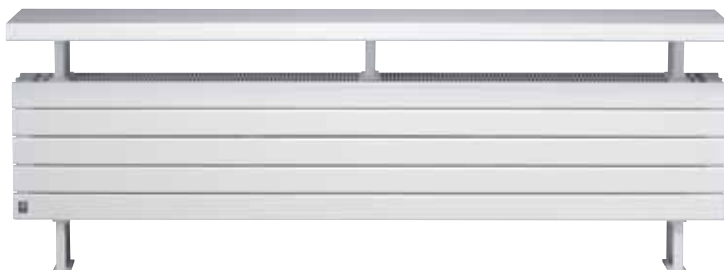

Type	Watts	Watts	Kr.	Kr.
		75/65	55/45	st. colour	other
L H 031					
060	22	571	284	6990	8378
	34	1018	481	10988	13185
080	22	761	379	7853	9420
	34	1357	641	12308	14768
100	22	951	474	8700	10440
	34	1697	802	13635	16343
120	22	1142	569	9450	11348
	34	2036	962	14948	17933
140	22	1332	663	10358	12428
	34	2375	1122	16260	19515
160	22	1522	758	11153	13373
	34	2715	1283	17603	21113
180	22	1713	853	11978	14363
	34	3054	1443	18915	22695
200	22	1903	948	12788	15353
	34	3393	1603	20250	24285
220	22	2093	1042	13883	16658
	34	3733	1763	21840	26213
240	22	2283	1137	14700	17640
	34	4072	1924	23160	27795
260	22	2474	1232	15555	18675
	34	4411	2084	24495	29393
280	22	2664	1327	16418	19710
	34	4751	2244	25808	30983
300	22	2854	1421	17265	20723
	34	5090	2404	27128	32565

EN442 output at 20°C room temperature

Panel Plus freestanding is available from height 6 cm up to 31 cm and length 60 cm up to 460 cm. See: www.jaga.com

PANEL PLUS BENCH RADIATOR

Bench not included

code height length type colour conn.
PPHF . 031 120 34 . XXX /18 /BE
fill in colour code —┘

	Type	Watts	Watts	Kr.	Kr.
		75/65	55/45	st. colour	other
L H 031					
120	34	2199	1149	15555	18675
160	34	2932	1532	18450	22133
200	34	3665	1915	21083	25313
240	34	4398	2298	24023	28815
280	34	5131	2681	26903	32288

Bench not included EN442 output at 20°C room temperature