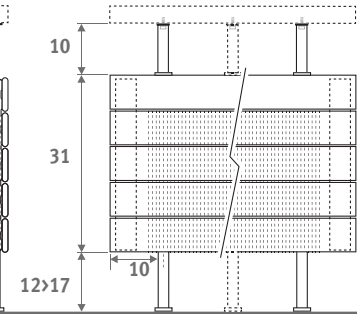

Horizontal version: see p. 68.
Vertical version: see p. 112.

PANEL PLUS FREESTANDING height 18 cm,
sandblast grey 001

PANEL PLUS FREESTANDING

PANEL PLUS FREESTANDING

DIMENSIONS (in cm)

PANEL PLUS FREESTANDING

- standard connection
- variant

H	12	18	>18
B	7.5	10 > 13	12 > 17

Type 22

Type 34

BENCH RADIATOR

L	T	S*	V*
120	99.0	2	2
160	69.5	3	2
200	89.5	3	2
240	109.5	3	3
280	86.5	4	3

* S = number of bench supports,
V = number of feet