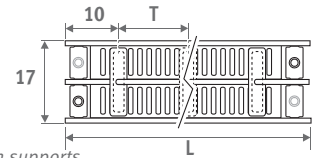

Horizontal version: see p. 68.
Vertical version: see p. 112.

PANEL PLUS FREESTANDING height 18 cm,
sandblast grey 001

PANEL PLUS FREESTANDING

PANEL PLUS FREESTANDING

DIMENSIONS (in cm)

PANEL PLUS FREESTANDING

- standard connection
- variant

H	12	18	>18
B	7.5	10 > 13	12 > 17

Type 22

Type 34

BENCH RADIATOR

L	T	S*	V*
120	99.0	2	2
160	69.5	3	2
200	89.5	3	2
240	109.5	3	3
280	86.5	4	3

* S = number of bench supports,
V = number of feet

DELIVERY

Standard delivery

- connection 18 underneath
- standard feet for installation on finished floor
- chrome-plated air vent and drain plug G1/2"
- pre-mounted grille

Standard delivery bench radiator