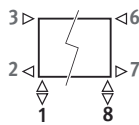

Other colours: see colour chart.

CONNECTION

Code:

1° number = flow

2° number = return

Standard connection:

Code 18, reversible 18 or 81

Other connections (no surcharge):

- side connection:

- one-sided: code 32 or 67 instead of 18
- cross-over: code 37 or 62 instead of 18

- single point connection: code 11 (left) or 88 (right) instead of 18.

Always use a vertical diffusion tube (ø 10 to 12mm) min. 100 mm long and a reduction washer.