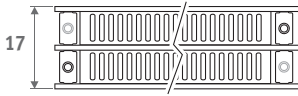

Horizontal version: see p. 68.
Vertical version: see p. 112.

PANEL PLUS FREESTANDING height 18 cm,
sandblast grey 001

PANEL PLUS FREESTANDING

PANEL PLUS FREESTANDING

DIMENSIONS (in cm)

PANEL PLUS FREESTANDING

- standard connection
- variant

H	12	18	>18
B	7.5	10 > 13	12 > 17

Type 22

Type 34

BENCH RADIATOR

L	T	S*	V*
120	99.0	2	2
160	69.5	3	2
200	89.5	3	2
240	109.5	3	3
280	86.5	4	3

* S = number of bench supports,
V = number of feet