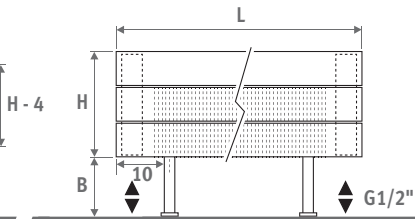

Horizontal version: see p. 68.
Vertical version: see p. 112.

PANEL PLUS FREESTANDING height 18 cm,
sandblast grey 001

PANEL PLUS FREESTANDING

PANEL PLUS FREESTANDING

DIMENSIONS (in cm)

PANEL PLUS FREESTANDING

- standard connection
- variant

H	12	18	>18
B	7.5	10 > 13	12 > 17

Type 22

Type 34

BENCH RADIATOR

L	T	S*	V*
120	99.0	2	2
160	69.5	3	2
200	89.5	3	2
240	109.5	3	3
280	86.5	4	3

* S = number of bench supports,
V = number of feet

Other colours: see colour chart.

CONNECTION

Code:

1° number = flow

2° number = return

Standard connection:

Code 18, reversible 18 or 81

Other connections (no surcharge):