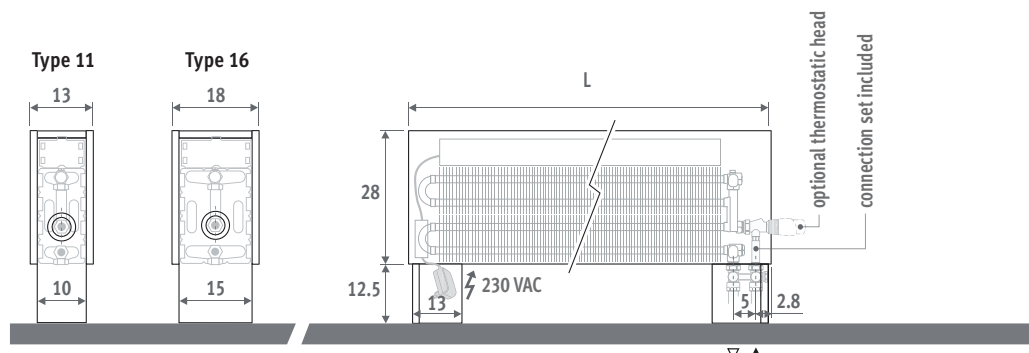

MINI FREESTANDING HYBRID

MINI FREESTANDING HYBRID

DIMENSIONS (in cm)

Connection set included

DELIVERY

Easy to install.

Standard delivery:

- pre-assembled radiator on integrated feet, consisting of a one piece casing, feet with pipe guard, DBH set incl. operation, control and power supply 24 VDC
- detachable grille
- Jaga thermostatic H-valve and sleeve couplings. Connections 3/4" Eurocone in the foot, left or right.
- straight air vent 1/8"
- collar in stainless steel effect for the connection side