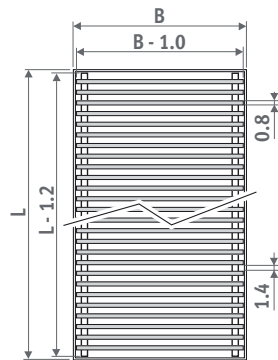

Free air flow: 70%

No correction factor to apply on the output.

RSS stainless steel

Dimensional tolerance
grille width: $0/+0.2$ cm

Roll-up grille in high grade stainless steel 1.4301. With matching frame in natural anodized aluminium. Maximum length: 6 m.