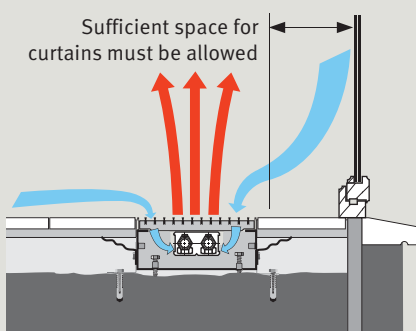

Seals for the
connection holes, made of
black synthetic material

Pre-perforated system
for connections

OPERATING PRINCIPLE

EVEN COMFORT TEMPERATURE

The downward cold air flow associated with glazed façades often causes discomfort. Mini Canal ensures a warm air curtain: the cold air layer from the glass and the cooler return air on the floor are drawn in, heated and mixed with the warmer upper air so a balanced and even comfort temperature is achieved.