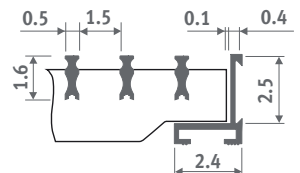

SNA Natural aluminium