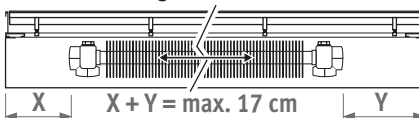

Maximum space for connection

With same end connection, height 09 and 11.

With same end connection, height 14 and 19.

With opposite end connection. Width 14 and height 09 and 11.

Connection dimensions

Height 09 and 11

Height 14 and 19

CONNECTION SETS

Height 09 and 11

With thermostatic head in the duct

Height 14 and 19

With thermostatic head in the duct

With remote control

With remote control