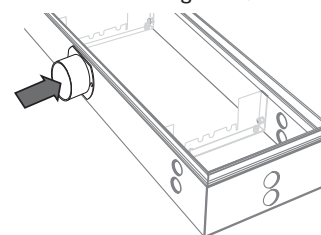

Maximum space for connection

With same end connection, height 09 and 11.

With same end connection, height 14 and 19.

With opposite end connection. Width 14 and height 09 and 11.

Connection dimensions

Height 09 and 11

Height 14 and 19

CONNECTION SETS

Height 09 and 11

With thermostatic head in the duct

Height 14 and 19

With thermostatic head in the duct

With remote control

With remote control

AIR REFRESHMENT

Mounted spigot connector for air supply channel

Not available with height 009 -011

CODE		Kr.
/V1	1 spigot connection ø 80 mm	1095
/V2	2 spigot connections ø 80 mm	1628

Add /V1 or /V2 to the Mini Canal code.