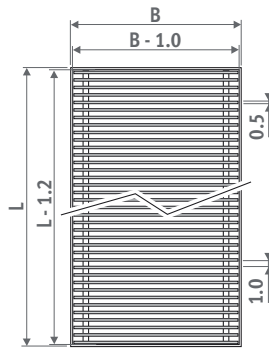

Dimensional tolerance
grille width: $0/+0.2$ cm