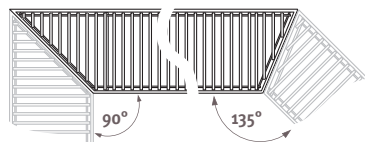

CORNERS 135° OR 90°

For wooden and aluminium grilles.

To order corner elements, please contact Jaga at: export@jaga.be. Ducts and grilles delivered with mitre joints +connecting pieces for invisible mounting.

DIFFERENT HEIGHT, WIDTH OR LENGTH

Contact Jaga.