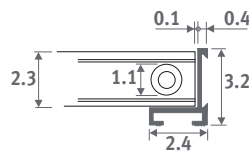

Dimensional tolerance
grille width: $0/+0.2$ cm

Roll-up anodized aluminium grille with frame in matching colour.

Free air flow: 70%

No correction factor to apply on the output.