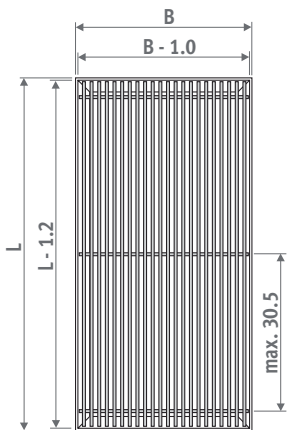

OVERVIEW GRILLES - RIGID

DESIGNO ALUMINIUM GRILLES