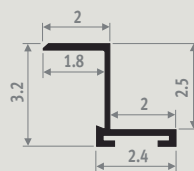

ROLL-UP - OVERVIEW GRILLES

ALUMINIUM GRILLES

Dimensional tolerance
grille width: $0/+0.2$ cm

Roll-up anodized aluminium grille with frame in matching colour.

Free air flow: 70%

No correction factor to apply on the output.

Dimensional tolerance
grille width: $0/+0.2$ cm

Roll-up grille in high grade stainless steel 1.4301. With matching frame in natural anodized aluminium. Maximum length: 6 m.

Free air flow: 60%

Output correction factor: 0.96

Mini Canal and separate frames are available with L-profile or Z-profile frame.

Canal Compact and Canal Plus are only available with L-profile frame.