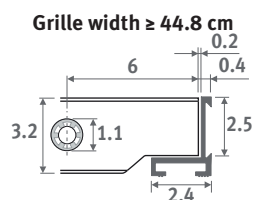

Free air flow: 52%
Output correction factor: 0.93

Dimensional tolerance grille width: 0/+0.2 cm

DON Oak natural

DOV Oak varnished

DMN Merbau natural

DMV Merbau varnished

DBN Beech natural

DBV Beech varnished