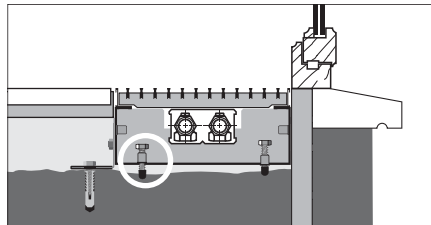

Recommended numbers for length:

1 set =	110 cm	2 sets
	130 > 190 cm	3 sets
	210 cm	5 sets
	230 > 310 cm	5 sets
	330 > 370 cm	7 sets
	410 cm	8 sets
	450 > 490 cm	10 sets

The height control option is always provided with extra adjusting screws in order to install the duct flat against the window frame.