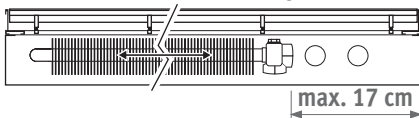

Maximum space for connection

With same end connection, height 09 and 11.

With same end connection, height 14 and 19.

With opposite end connection. Width 14 and height 09 and 11.

Connection dimensions

Height 09 and 11