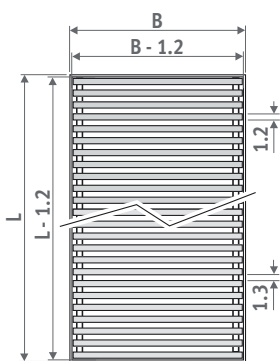

OVERVIEW GRILLES - ROLL-UP

DESIGNO WOODEN GRILLES

Roll-up natural or varnished grille, Designo model with reduced slat spacing and natural colour anodized aluminium spacers. Frame in natural coloured anodized aluminium.

Free air flow: 52%
Output correction factor: 0.93

Dimensional tolerance grille width: 0/+0.2 cm

WOODEN GRILLES

Roll-up natural or varnished grille, with dark brown coloured synthetic spacers. Frame in brown anodized aluminium. Free air flow 63%.

Free air flow: 63%
Output correction factor: 0.97

Dimensional tolerance grille width: 0/+0.2 cm