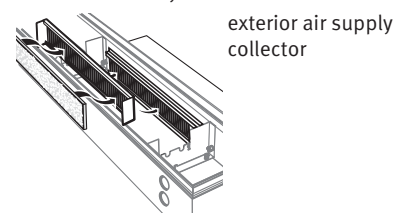

AIR REFRESHMENT

Mounted spigot connector for air supply channel

Not available with height 009 -011

CODE		Kr.
/V1	1 spigot connection ø 80 mm	1095
/V2	2 spigot connections ø 80 mm	1628

Add /V1 or /V2 to the Mini Canal code.

Example: MICL.014.110.14/XXX/V1

Other systems

Air refreshment system 2

internal air supply collector

Air refreshment system 3

exterior air supply collector

Air refreshment system 4

air supply collector at headpiece