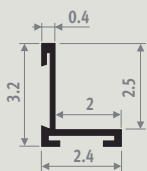

ROLL-UP - OVERVIEW GRILLES

ALUMINIUM GRILLES

Dimensional tolerance
grille width: $0/+0.2$ cm

Roll-up anodized aluminium grille with frame in matching colour.

Free air flow: 70%

No correction factor to apply on the output.

Dimensional tolerance
grille width: $0/+0.2$ cm

Roll-up grille in high grade stainless steel 1.4301. With matching frame in natural anodized aluminium. Maximum length: 6 m.

Free air flow: 60%

Output correction factor: 0.96

Mini Canal and separate frames are available with L-profile or Z-profile frame.

Canal Compact and Canal Plus are only available with L-profile frame.