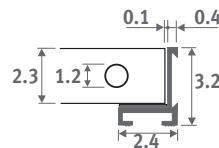

Free air flow: 70%

No correction factor to apply on the output.

RSS stainless steel

Dimensional tolerance
grille width: $0/+0.2$ cm

Roll-up grille in high grade stainless steel 1.4301. With matching frame in natural anodized aluminium. Maximum length: 6 m.