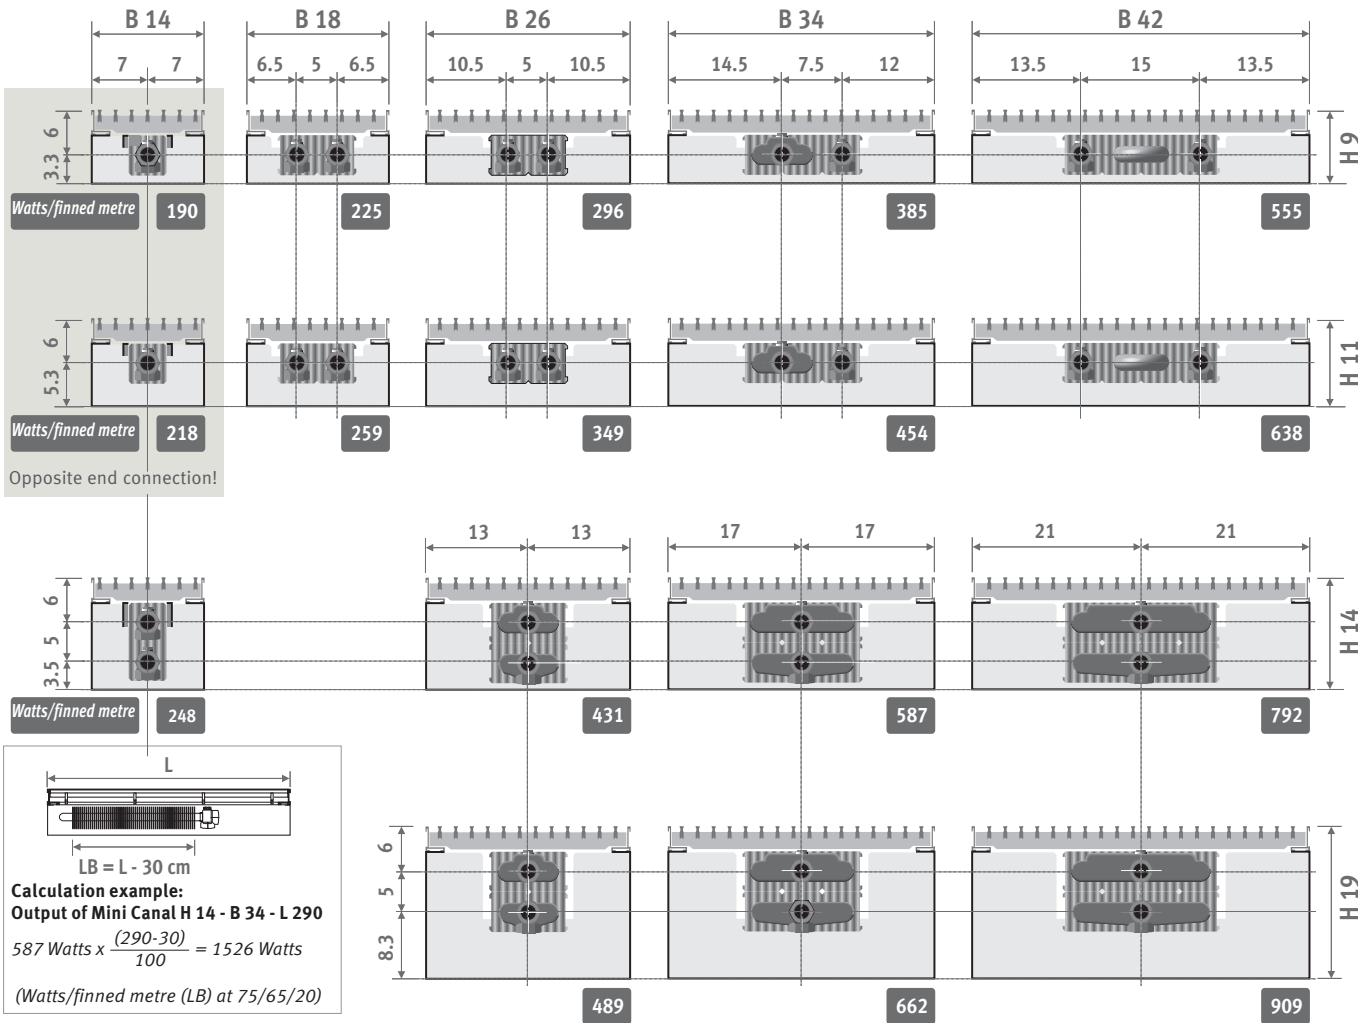

MINI CANAL - SUMMARY

Building in-opening: height H + 1 cm, length L and width B + 0.5 cm!

PRODUCT SUMMARY

ORDERING CODE

WITH FRAME (L-PROFILE)

code	height	length	width	grille
MICL .	009	110	14 .	/XXX
				fill in grille code

WITH COVER FRAME (Z-PROFILE)

code	height	length	width	grille
MICZ .	009	110	14 .	/XXX
				fill in grille code

DELIVERY

Pre-assembled, dark grey lacquered Mini Canal with:

- Low-H₂O heat exchanger
- grille and mounted L-profile or Z-profile frame
- fixing straps
- air vent(s) 1/8" and drain plug(s) 1/2"

Mini Canal is also available with a cover frame. The cover frame facilitates a perfect finish with renovations or wooden floors.

INSTALLATION

The Mini Canal is supplied completely mounted and ready for use. Suitable for installation onto rough concrete subfloors, in floating or suspended floors, or even into existing trenches. Optional 'Z' profile cover frame for mounting on the finished floor. If this isn't possible, the cover frame can be detached and be replaced when desired.

The cover frame allows the seam between the floor and the trench to be covered.

Installation

- Simple installation, with no on site assembly or joining of finned tubes.
- Position level on the finished floor using fixing straps or optional height control adjusters.
- Insert the pipework and close the opening.
- If necessary, provide an extra pipe for the thermostat head with remote control.
- Test the pressure of the installation.
- Finish the floor.