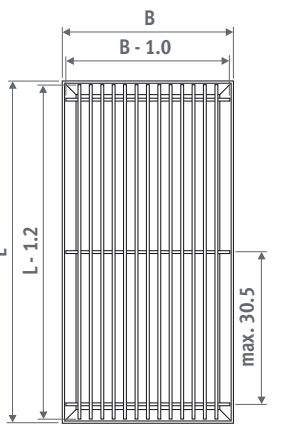

ALUMINIUM GRILLE

Dimensional tolerance grille width: 0/+0.2 cm