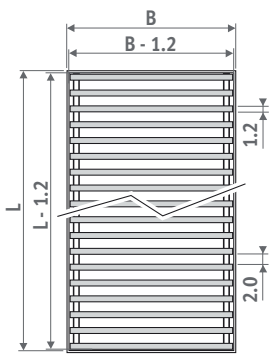

OVERVIEW GRILLES - ROLL-UP

DESIGNO WOODEN GRILLES

Roll-up natural or varnished grille, Designo model with reduced slat spacing and natural colour anodized aluminium spacers. Frame in natural coloured anodized aluminium.

Free air flow: 52%
Output correction factor: 0.93

Dimensional tolerance grille width: 0/+0.2 cm

WOODEN GRILLES

Roll-up natural or varnished grille, with dark brown coloured synthetic spacers. Frame in brown anodized aluminium. Free air flow 63%.

Free air flow: 63%
Output correction factor: 0.97

Dimensional tolerance grille width: 0/+0.2 cm