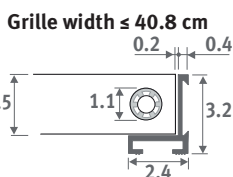

Free air flow: 52%
Output correction factor: 0.93

Dimensional tolerance grille width: 0/+0.2 cm

DON Oak natural

DOV Oak varnished

DMN Merbau natural

DMV Merbau varnished

DBN Beech natural

DBV Beech varnished