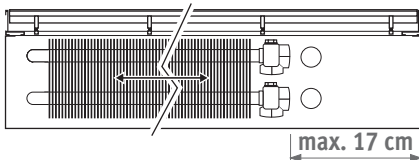

Maximum space for connection

With same end connection, height 09 and 11.

With same end connection, height 14 and 19.

With opposite end connection. Width 14 and height 09 and 11.

Connection dimensions

Height 09 and 11