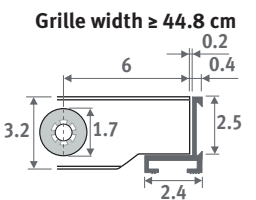

Dimensional tolerance grille width: 0/+0.2 cm

RON Oak natural