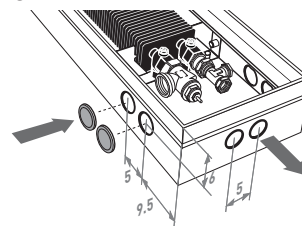

Maximum space for connection

With same end connection, height 09 and 11.

With same end connection, height 14 and 19.

With opposite end connection. Width 14 and height 09 and 11.

Connection dimensions

Height 09 and 11

Height 14 and 19

CONNECTION SETS

Height 09 and 11

With thermostatic head in the duct

Height 14 and 19

With thermostatic head in the duct

With remote control

With remote control