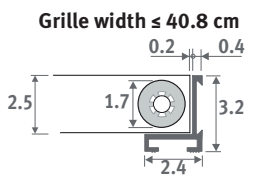

Dimensional tolerance grille width: 0/+0.2 cm

RON Oak natural