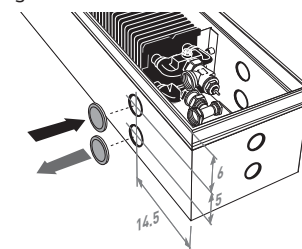

Maximum space for connection

With same end connection, height 09 and 11.

With same end connection, height 14 and 19.

With opposite end connection. Width 14 and height 09 and 11.

Connection dimensions

Height 09 and 11

Height 14 and 19

CONNECTION SETS

Height 09 and 11

With thermostatic head in the duct

Height 14 and 19

With thermostatic head in the duct

With remote control

With remote control