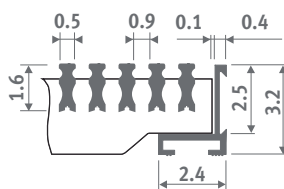

Cover frame
Z-profile

OVERVIEW GRILLES - RIGID

DESIGNO ALUMINIUM GRILLES

Dimensional tolerance grille width: 0/+0.2 cm

Rigid anodized aluminium grille, Designo model with reduced slat spacing. Matching colour frame.