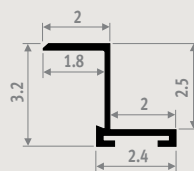

ROLL-UP - OVERVIEW GRILLES

ALUMINIUM GRILLES

Dimensional tolerance
grille width: 0/+0.2 cm

Roll-up anodized aluminium grille with frame in matching colour.

Free air flow: 70%

No correction factor to apply on the output.

Dimensional tolerance
grille width: 0/+0.2 cm

Roll-up grille in high grade stainless steel 1.4301. With matching frame in natural anodized aluminium. Maximum length: 6 m.

Free air flow: 60%

Output correction factor: 0.96

Mini Canal and separate frames are available with L-profile or Z-profile frame.

Canal Compact and Canal Plus are only available with L-profile frame.