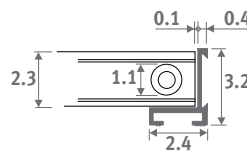

## ALUMINIUM GRILLES

**RNA** Natural aluminium

**RBL** Black

**RDB** Dark brown  
(Only for Mini Canal)

**RBR** Brass coloured  
(Only for Mini Canal)

Dimensional tolerance  
grille width: 0/+0.2 cm

Roll-up anodized aluminium grille with frame in matching colour.