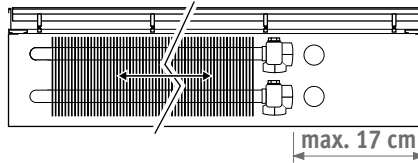

### Maximum space for connection

With same end connection, height 09 and 11.

With same end connection, height 14 and 19.

With opposite end connection. Width 14 and height 09 and 11.