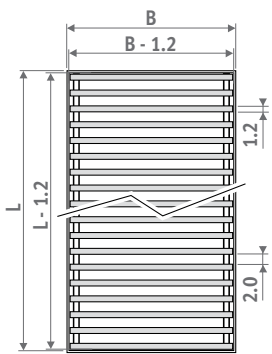

OVERVIEW GRILLES - ROLL-UP

DESIGNO WOODEN GRILLES

Roll-up natural or varnished grille, Designo model with reduced slat spacing and natural colour anodized aluminium spacers. Frame in natural coloured anodized aluminium.

Free air flow: 52%
Output correction factor: 0.93

Dimensional tolerance grille width: 0/+0.2 cm

Grille width ≤ 40.8 cm

Grille width ≥ 44.8 cm

WOODEN GRILLES

Roll-up natural or varnished grille, with dark brown coloured synthetic spacers. Frame in brown anodized aluminium. Free air flow 63%.

Free air flow: 63%
Output correction factor: 0.97

Dimensional tolerance grille width: 0/+0.2 cm

Grille width ≤ 40.8 cm

Grille width ≥ 44.8 cm