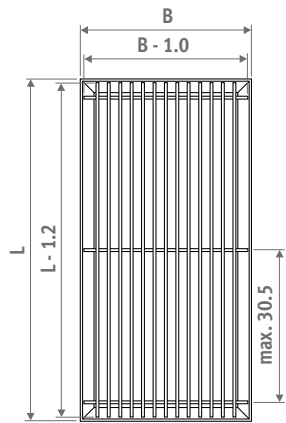

## ALUMINIUM GRILLE

Dimensional tolerance grille width: 0/+0.2 cm

Rigid anodized aluminium grille with matching colour frame.

**Free air flow: 75%**

**No correction factor to apply on the output.**

**SNA** Natural aluminium