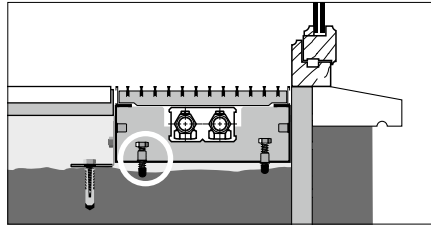

1 set =	110 cm	2 sets
	130 > 190 cm	3 sets
	210 cm	5 sets
	230 > 310 cm	5 sets
	330 > 370 cm	7 sets
	410 cm	8 sets
	450 > 490 cm	10 sets

The height control option is always provided with extra adjusting screws in order to install the duct flat against the window frame.