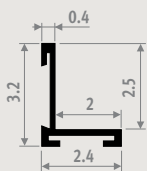

ROLL-UP - OVERVIEW GRILLES

ALUMINIUM GRILLES

Dimensional tolerance
grille width: 0/+0.2 cm

Roll-up anodized aluminium grille with frame in matching colour.

Free air flow: 70%

No correction factor to apply on the output.

Dimensional tolerance
grille width: 0/+0.2 cm

Roll-up grille in high grade stainless steel 1.4301. With matching frame in natural anodized aluminium. Maximum length: 6 m.

Free air flow: 60%

Output correction factor: 0.96

Mini Canal and separate frames are available with L-profile or Z-profile frame.

Canal Compact and Canal Plus are only available with L-profile frame.