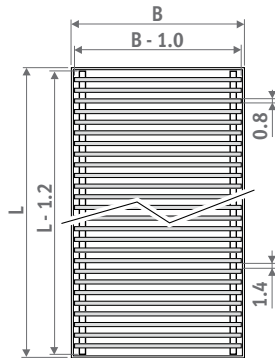

**Free air flow: 70%**

**No correction factor to apply on the output.**

**RSS** stainless steel

Dimensional tolerance  
grille width: 0/+0.2 cm

Roll-up grille in high grade stainless steel 1.4301. With matching frame in natural anodized aluminium. Maximum length: 6 m.