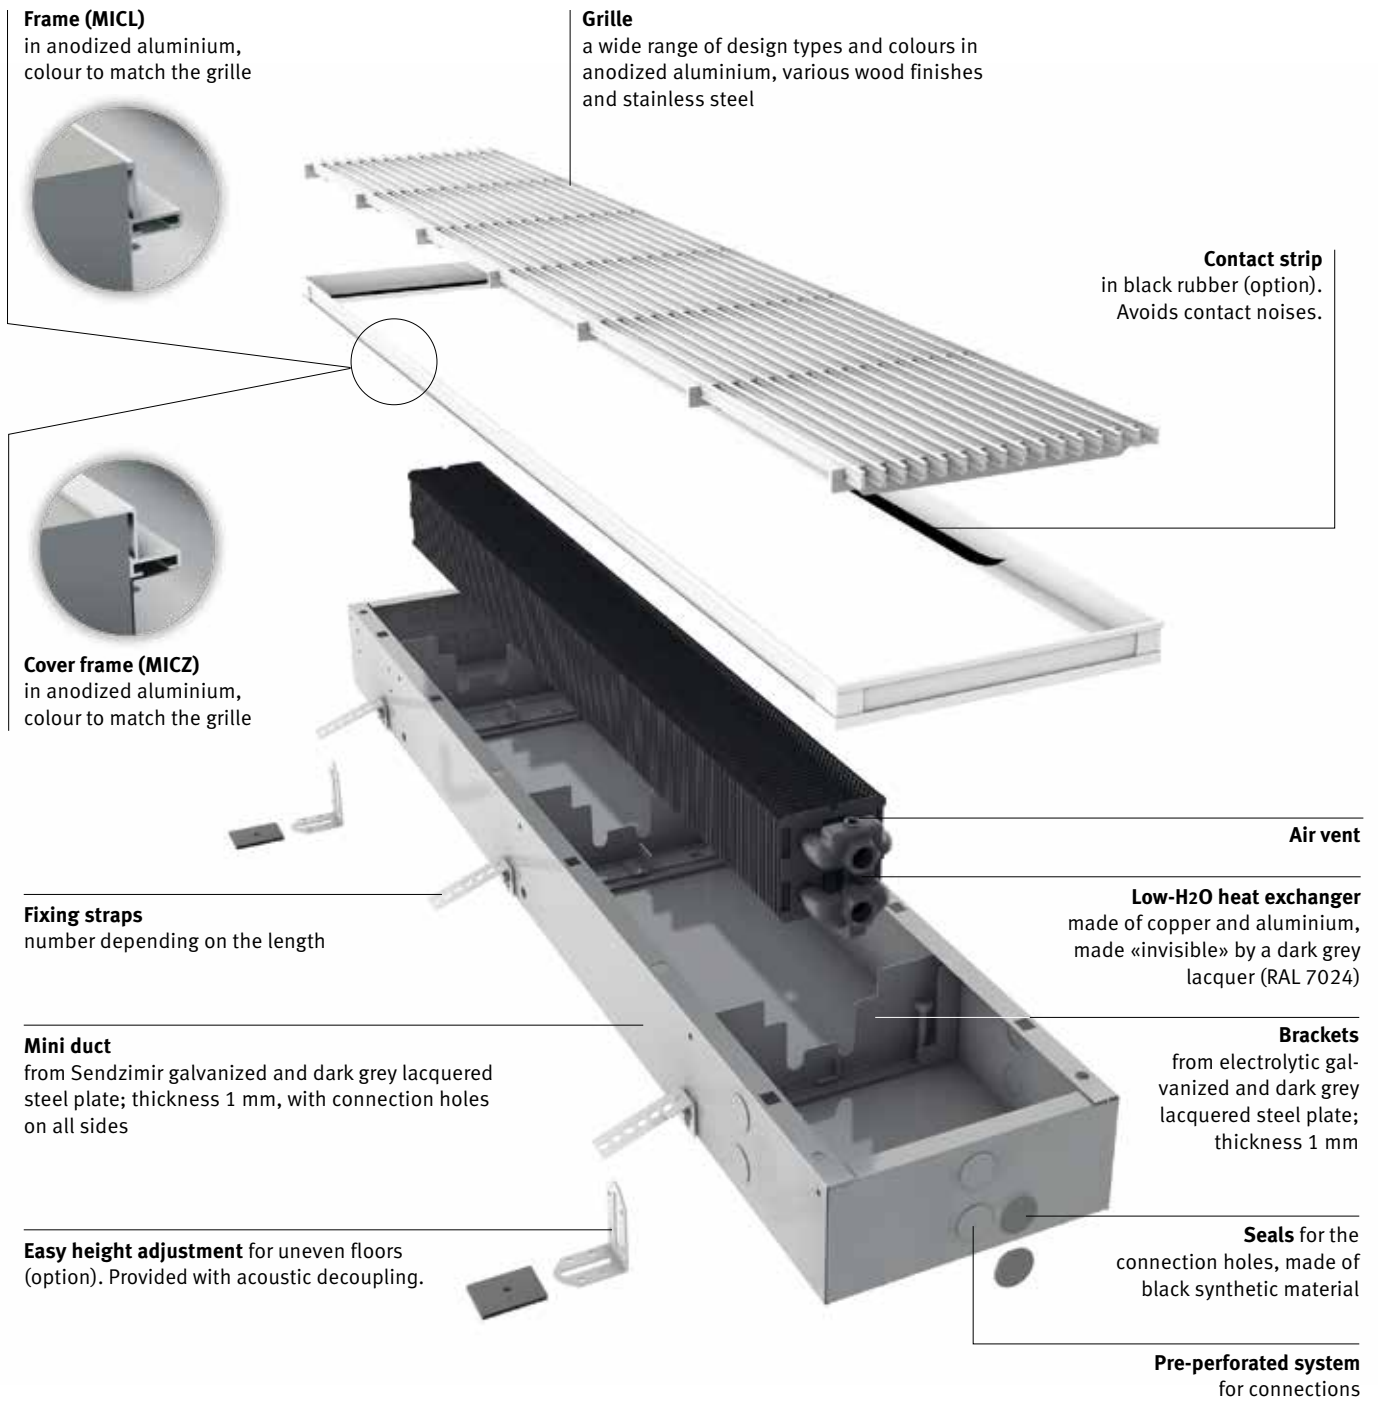

COMPOSITION ■ MINI CANAL