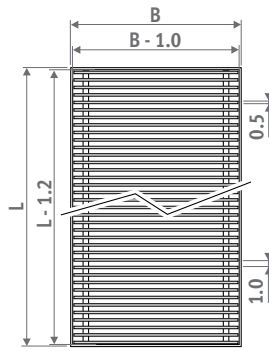

Dimensional tolerance
grille width: 0/+0.2 cm