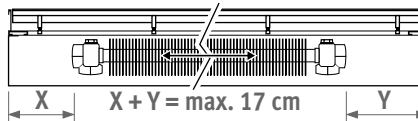

### Maximum space for connection

With same end connection, height 09 and 11.

With same end connection, height 14 and 19.

With opposite end connection. Width 14 and height 09 and 11.