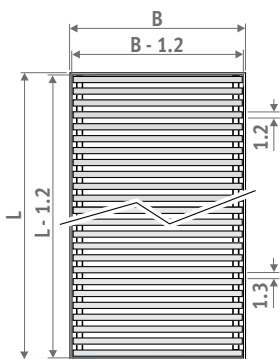

OVERVIEW GRILLES - ROLL-UP

DESIGNO WOODEN GRILLES

Roll-up natural or varnished grille, Designo model with reduced slat spacing and natural colour anodized aluminium spacers. Frame in natural coloured anodized aluminium.

Free air flow: 52%
Output correction factor: 0.93

Dimensional tolerance grille width: 0/+0.2 cm

Grille width ≤ 40.8 cm

Grille width ≥ 44.8 cm

WOODEN GRILLES

Roll-up natural or varnished grille, with dark brown coloured synthetic spacers. Frame in brown anodized aluminium. Free air flow 63%.

Free air flow: 63%
Output correction factor: 0.97

Dimensional tolerance grille width: 0/+0.2 cm

Grille width ≤ 40.8 cm

Grille width ≥ 44.8 cm