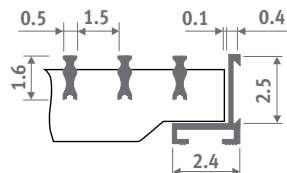

Rigid anodized aluminium grille with matching colour frame.

Free air flow: 75%

No correction factor to apply on the output.