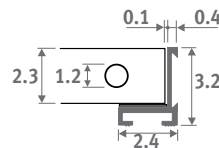

**Free air flow: 70%**

**No correction factor to apply on the output.**

**RSS** stainless steel

Dimensional tolerance  
grille width: 0/+0.2 cm

Roll-up grille in high grade stainless steel 1.4301. With matching frame in natural anodized aluminium. Maximum length: 6 m.