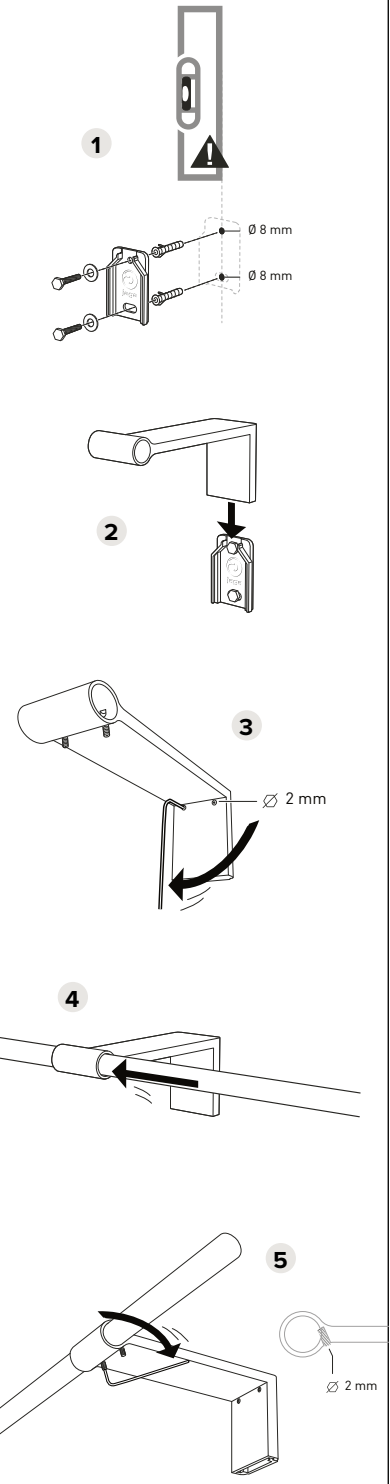

DIMENSIONS

MOUNTING

INSTALLATION

TYPE 09: Freely positionable against the wall or above a heating unit

TYPE 16: For a radiator with max. thickness 9 cm

TYPE 20: For a radiator with max. thickness 13 cm

Always attach L85 using two brackets

JAGA MIKADO HAS BEEN DESIGNED AND MANUFACTURED TO FUNCTION SOLELY AS A TOWEL HOLDER. MAXIMUM LOAD: 2 KG. ALWAYS MOUNT TOWEL HOLDER L 85 CM WITH TWO WALL BRACKETS!