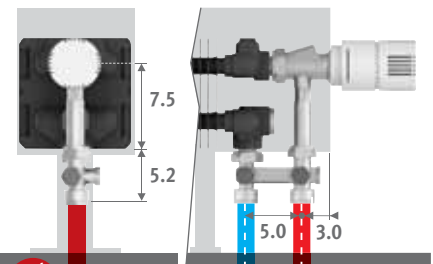

ex.: LINF. 020 050 10.XXX/AL/XXX

Surcharge		Kr.	Kr.
Length casing		grey	colour
050 > 110	2 feet	75	270
120 > 220	3 feet	135	428
240 > 380	4 feet	165	578

ORDERING CODE

code	height	length	type	colour
LINF .	020	050	10 .	XXX
fill in colour code				

CONNECTION SETS

Jaga H-valve to the floor for one or two pipe

TRV head and sleeve couplings Eurocone 3/4" included.

set 104	CODE 1-PIPE/2-PIPE	Kr.
	COLO.HBSF.AW.4...	758
	COLO.HBSF.JW.4...	825

fill in sleeve coupling code