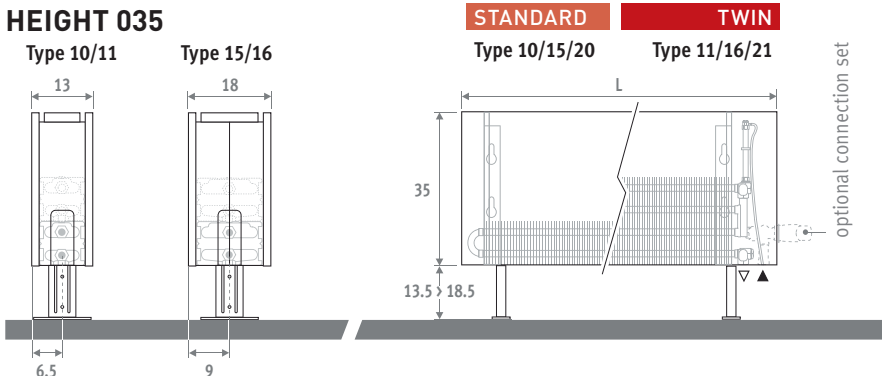

Also available as a wall mounted model. See page 38.

LINEA PLUS white 133 (RAL 9016)

LINEA PLUS FREESTANDING

LINEA PLUS FREESTANDING

DIMENSIONS (in cm)

HEIGHT 020

HEIGHT 035

Also available as a wall mounted model. See page 38.

ex.: LINF. 020 050 10.XXX/AL/XXX

Surcharge		Kr.	Kr.
Length casing		grey	colour
050 > 110	2 feet	75	270
120 > 220	3 feet	135	428
240 > 380	4 feet	165	578

ORDERING CODE

code	height	length	type	colour
LINF .	020	050	10 .	XXX
fill in colour code				