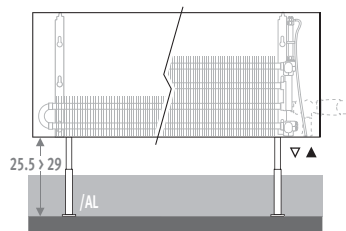

Other colours: see colour chart.

CONNECTION

Standard connection: bottom end left or right

OPTIONS

Feet in the same colour as the casing

For feet in the same colour as the casing, repeat the colour code after the code of the radiator.

ex.: LINF. HHH LLL TT.XXX/XXX

Surcharge		Kr.
Length casing		
050 > 110	2 feet	165
120 > 220	3 feet	255
240 > 300	4 feet	345

Extended adjustable feet

- For installation on a rough subfloor or computer floor.

ex.: LINF. 020 050 10.XXX/AL/XXX

Surcharge		Kr.	Kr.
Length casing		grey	colour
050 > 110	2 feet	75	270
120 > 220	3 feet	135	428
240 > 380	4 feet	165	578

ORDERING CODE

code	height	length	type	colour
LINF .	020	050	10 .	XXX
fill in colour code				