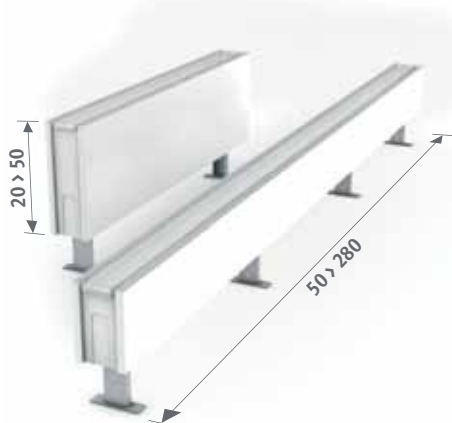

CONNECTION

Standard connection: bottom end left or right