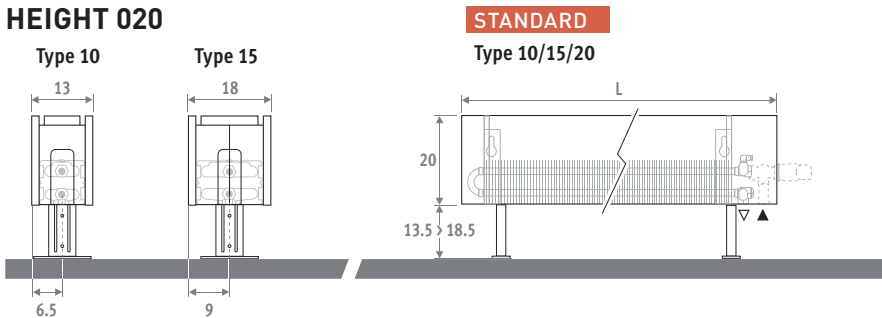

Also available as a wall mounted model. See page 38.

LINEA PLUS white 133 (RAL 9016)

LINEA PLUS FREESTANDING

LINEA PLUS FREESTANDING

DIMENSIONS (in cm)

HEIGHT 020

HEIGHT 035

Also available as a wall mounted model. See page 38.

ex.: LINF. 020 050 10.XXX/AL/XXX

Surcharge		Kr.	Kr.
Length casing		grey	colour
050 > 110	2 feet	75	270
120 > 220	3 feet	135	428
240 > 380	4 feet	165	578

ORDERING CODE

code	height	length	type	colour
LINF .	020	050	10 .	XXX
fill in colour code				