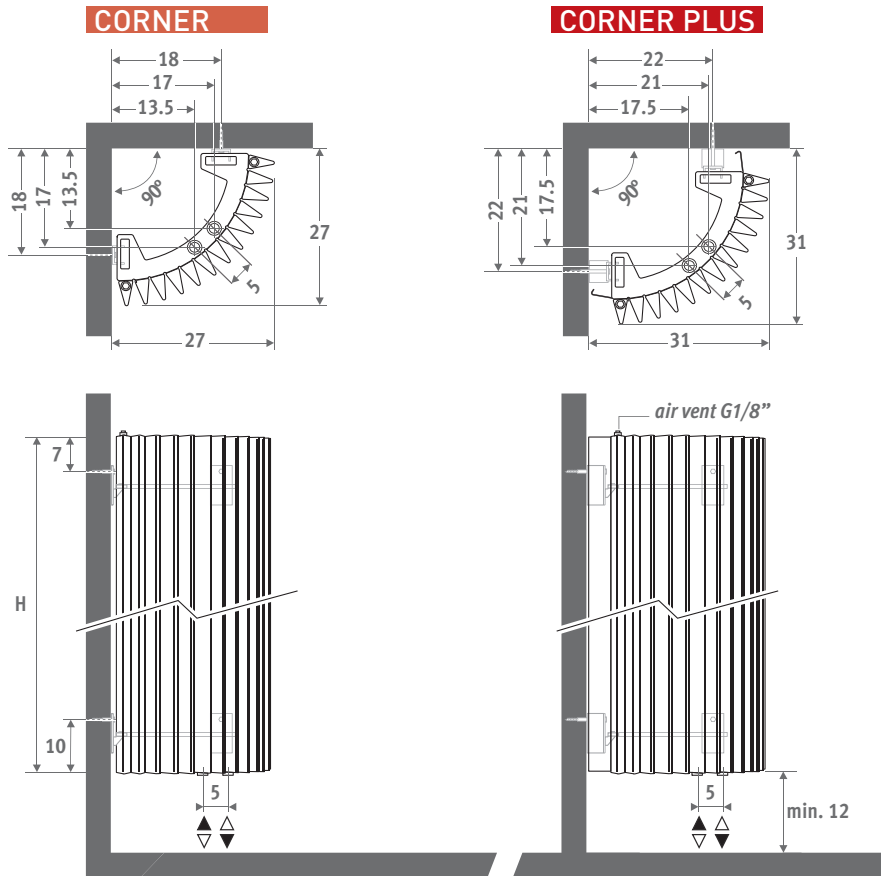

## IGUANA CORNER

Warmth with a symbolic value. Inspired by a child's drawing, an interpretation of the brightly shining sun, transformed into a fully functional work of art.

The only thing the Iguana Corner needs to provide heat: a quiet little corner. Also available in heights 125 and 150 cm, specially designed for installation above the bathtub.

## DIMENSIONS (in cm)