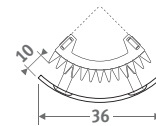

OPTIONS

Towel rail / hat rack in chrome-plated aluminium