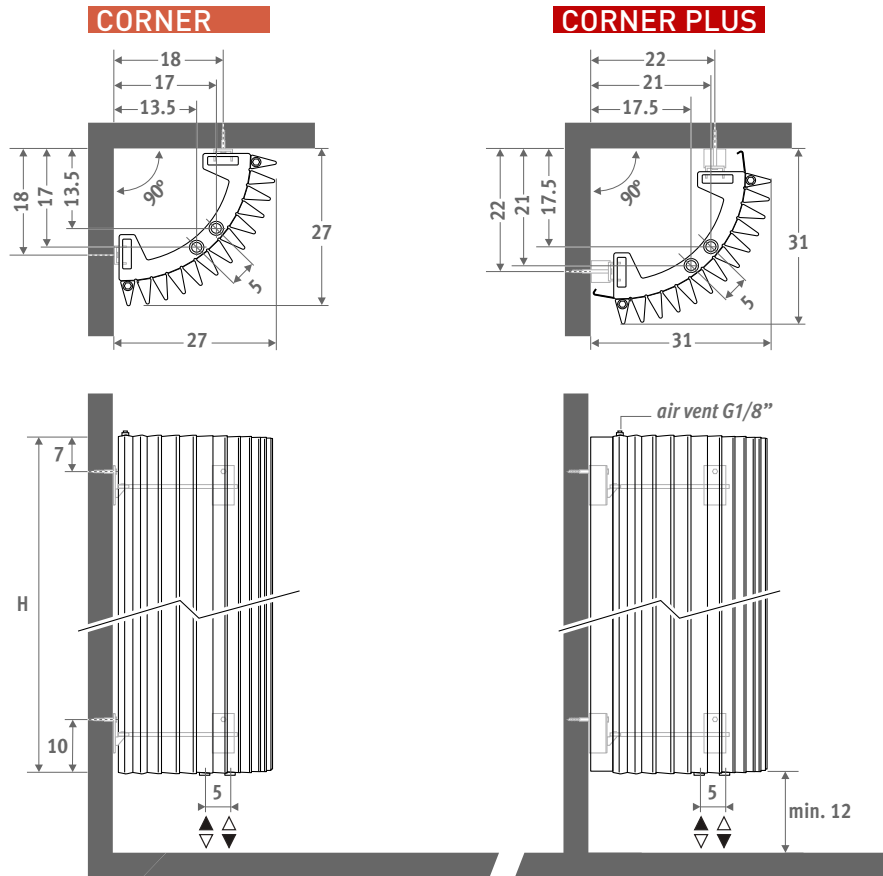

The only thing the Iguana Corner needs to provide heat: a quiet little corner. Also available in heights 125 and 150 cm, specially designed for installation above the bathtub.

Also available as "Plus" version for low flow temperatures.

Top 10
Design
Award
Winner
2000

ISH 1999
DESIGN PLUS
Good Heating More

IGUANA CORNER traffic white 333, optional towel rail

IGUANA CORNER

IGUANA CORNER

DIMENSIONS (in cm)

DELIVERY

- central connection MM underneath
- wall fixing
- 2 chrome-plated air vents G1/8"
- Iguana Plus is supplied with two side panels