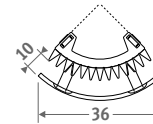

CODE.PW3.AC.1... 1110

fill in sleeve coupling code

- Precision metal tube 15/1 115
- Precision metal tube 16/1 116
- Precision metal tube 18/1 118
- RPE/ALU tube 16/2 316
- RPE/ALU tube 18/2 318

Other connections:

See chapter "Connection sets and valves Eyecatchers" for all connection options and technical information

OPTIONS

Towel rail in chrome-plated aluminium

Hat rack consists of a towel rail and 5 coat hooks

CODE	Kr.
Towel rail	
9087.043466	2243