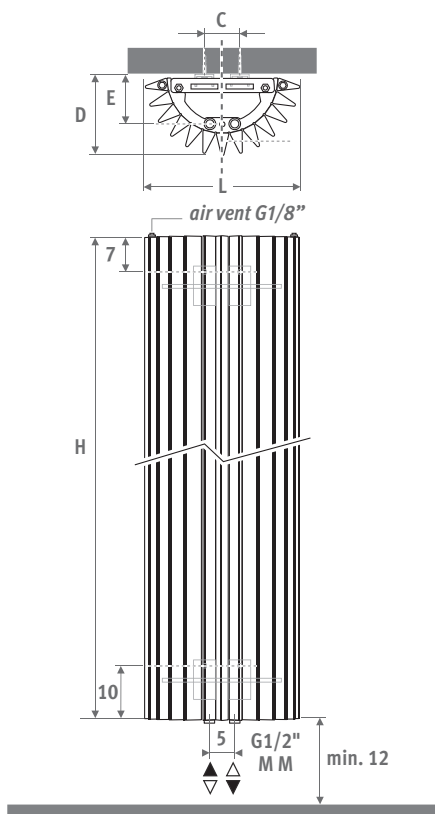

Top 10
Design
Award
Winner
2000

ISH 1999
DESIGN PLUS
GUTTENBERG 2000

IGUANA CIRCO WALL traffic white 333

IGUANA CIRCO WALL

IGUANA CIRCO WALL

DIMENSIONS (in cm)

L	C	D	E
27.8	7.4	14.2	7.7
31.3	10.8	15.7	9.6
34.8	14.4	17.7	11.5