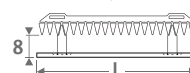

OPTIONS

Towel rail / hat rack in chrome-plated aluminium