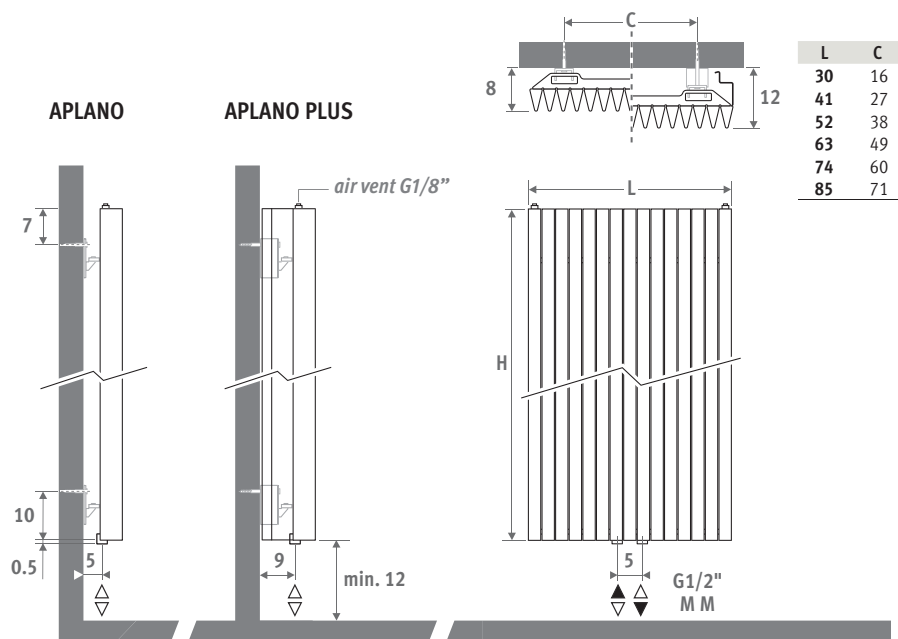

With the Iguana Aplano the slim triangular radiant pipes are placed alongside each other in a flat plane. Elegant simplicity with a frivolous touch.

Also available as "Plus" version for low flow temperatures.

IGUANA APLANO

DIMENSIONS (in cm)

APLANO APLANO PLUS

L	C
30	16
41	27
52	38
63	49
74	60
85	71

DELIVERY

- central connection MM underneath
- wall fixing
- 2 chrome-plated air vents G1/8"
- Iguana Plus is supplied with two side panels

One pipe connection: connection sets 41, 42, 48 or 49. Max. 2 radiators per heating ring.

CONNECTION SETS

To guarantee the output of the Iguana models and to limit the pressure drop, Jaga recommends the use of 15/1 minimum diameter pipes.