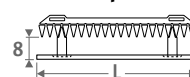

OPTIONS

Towel rail in chrome-plated aluminium