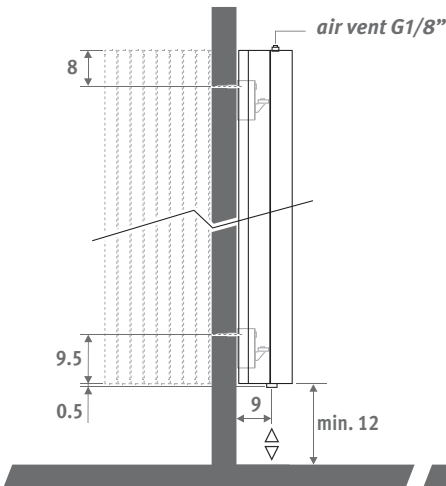

IGUANA ANGUOLA PLUS

IGUANA ANGULA PLUS

DIMENSIONS (in cm)

ANGULA PLUS / CR

ANGULA PLUS / CL

L	A	B	C	E
40.0	10.5	29.0	10.0	21.0
45.5	13.0	34.5	15.5	26.5
51.0	16.0	40.0	21.0	32.0

DELIVERY

- central connection MM underneath
- wall fixing
- 2 chrome-plated air vents G1/8"
- 2 side panels

Other colours: see colour chart.

CONNECTION

Top connection: specify code 45 or 54 instead of MM (1° number is flow).

No insert pipe should be ordered. Provide an air vent on the central heating pipework.

One pipe connection: connection sets 41, 42, 48 or 49.
Max. 2 radiators per heating ring.

CONNECTION SETS

To guarantee the output of the Iguana models and to limit the pressure drop, Jaga recommends the use of 15/1 minimum diameter pipes.

IGUANA ANGULA PLUS

code	height	length	colour	conn.	corner
ANPW .	180	040 .	XXX /MM /XX		
		fill in colour code			CL or CR

	Watts 75/65	Watts 55/45	Kr. st. colour	Kr. other
L H 180				
040	1745	866	12360	14820
046	2078	1032	14378	17258
051	2410	1196	16395	19688
L H 192				
040	1823	911	13148	15773
046	2170	1084	15135	18165
051	2517	1257	17138	20558
L H 220				
040	1978	1002	14648	17595
046	2355	1193	16770	20115
051	2732	1385	18885	22658
L H 240				
040	2066	1058	15450	18548
046	2460	1260	17685	21218
051	2854	1461	19913	23903