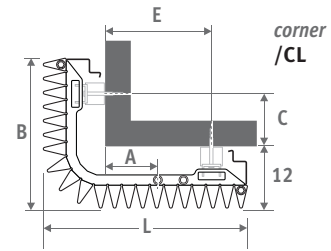

IGUANA ANGUOLA PLUS

IGUANA ANGULA PLUS

DIMENSIONS (in cm)

ANGULA PLUS / CR

ANGULA PLUS / CL

L	A	B	C	E
40.0	10.5	29.0	10.0	21.0
45.5	13.0	34.5	15.5	26.5
51.0	16.0	40.0	21.0	32.0

DELIVERY

- central connection MM underneath
- wall fixing
- 2 chrome-plated air vents G1/8"
- 2 side panels