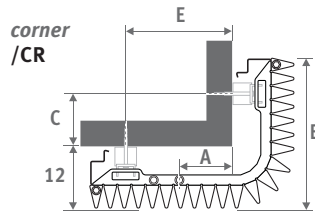

IGUANA ANGUOLA PLUS

IGUANA ANGULA PLUS

DIMENSIONS (in cm)

ANGULA PLUS / CR

ANGULA PLUS / CL

L	A	B	C	E
40.0	10.5	29.0	10.0	21.0
45.5	13.0	34.5	15.5	26.5
51.0	16.0	40.0	21.0	32.0

DELIVERY

- central connection MM underneath
- wall fixing
- 2 chrome-plated air vents G1/8"
- 2 side panels