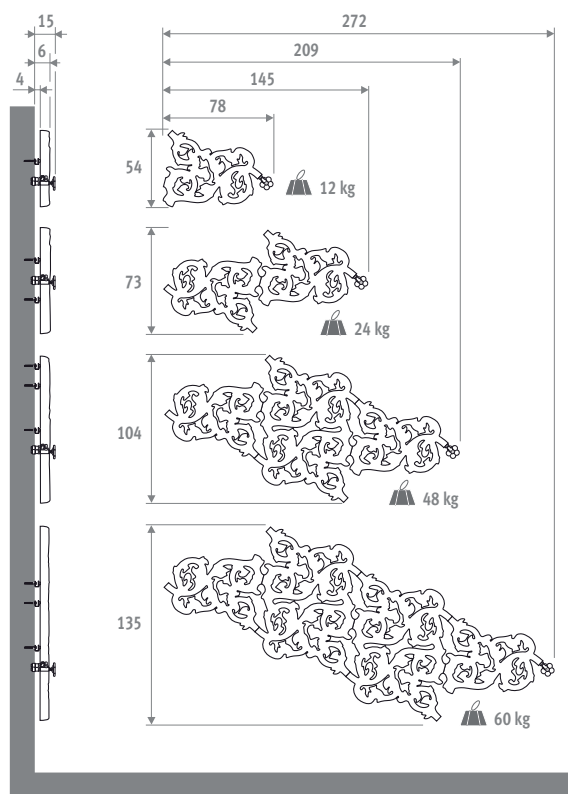

Design by Joris Laarman.

HEATWAVE

HEATWAVE

DIMENSIONS (in cm)

The Heatwave can be mounted in any orientation through 360°.

code	model	colour
HEAW . 001	OS	XXX
fill in colour code _____		

Model	Watts 75/65	Watts 55/45	Kr. st. colour	Kr. other
OS	232	125		
OM	430	234		On request
OL	820	446		
XL	1255	704		