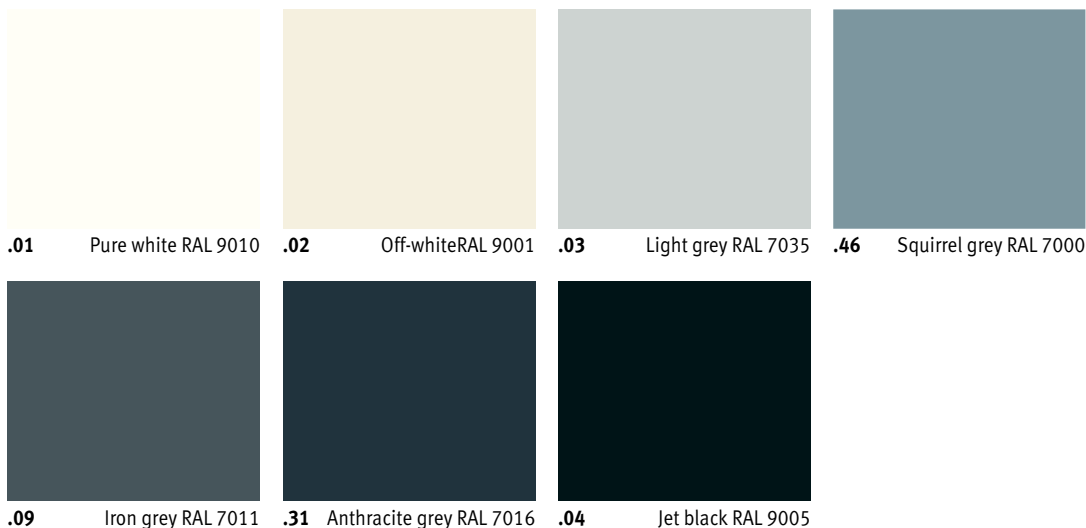

Our grilles and frames are available in all colours, with the exception of Sandblast grey 001. In case of intensive use (placement in circulation areas, for example in front of sliding windows and doors), wear is, of course, inevitable.

This colour chart has been compiled with the greatest care, nevertheless, minor deviations are possible.

Standard

Colour code . 33

| Fill up ordering code with 1, 2 or 3

Subtle & discrete

Colour code . xx

| Fill up ordering code with 1, 2 or 3

Colours of nature

157 Sandstone

158 Siena ocher

159 Honey yellow

160 Chocolate

154 Soft grey-pink

155 Millenium pink

111 Flaming red RAL 3000

156 Purple red RAL 3004

150 Soft grey-blue

151 Pigeon blue RAL 5014

152 Gentian blue RAL 5010

153 Midnight blue

147 Soft green-beige

148 Pale green RAL 6021

149 Emerald green RAL 6001