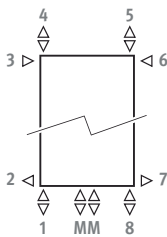

CONNECTION

Code:

1° number = flow
2° number = return

Standard connection:

central connection MM below or on top, flow left or right.

Other connections (no surcharge):

- bottom connection: enter code 18 or 81
- top connection: enter code 45 or 54
- side connection: specify 32, 67, 41 or 58 instead of MM. Code 32 or 67 not suitable for the perpendicular to the wall model (SVSS/SVDS)!
- cross-over connection: enter code 51 or 48