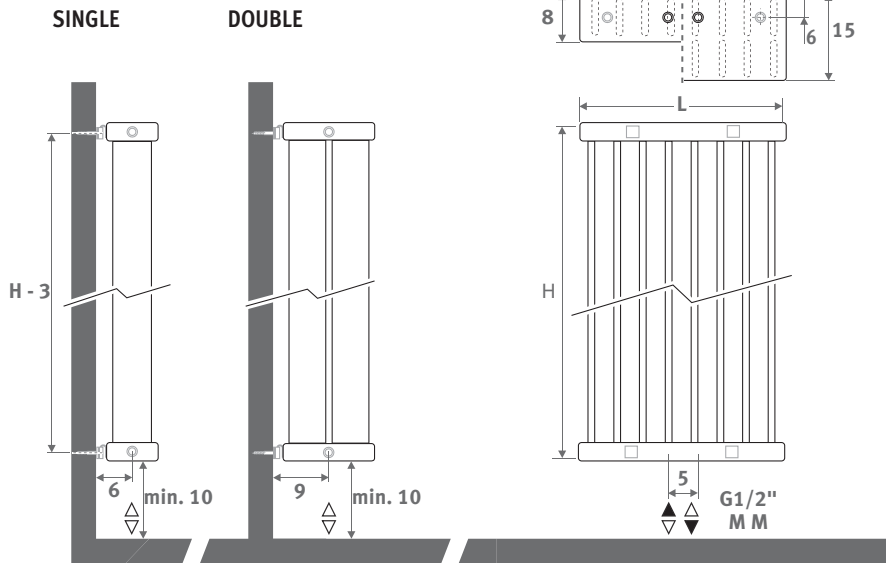

DECO SPACE

DIMENSIONS (in cm)

- standard connection
- variant

DELIVERY

- central connection MM underneath
- wall fixing
- chrome-plated air vent and drain plug G1/2"

COLOURS

Environmentally friendly, scratch-resistant, high UV resistant powder coating.

Standard colours:

1. traffic white RAL 9016 (333), smooth satin matt
   - sandblast grey (001), fine texture metallic
   - off-black RAL 7021 (145) Soft touch: finely-textured matte look, gloss degree < 10%
2. Other colours: see colour chart.

CONNECTION

Code:

1° number = flow
2° number = return

Standard connection:

central connection MM below or on top, flow left or right.

Other connections (no surcharge):

- bottom connection: enter code 18 or 81
- top connection: enter code 45 or 54
- side connection: specify 32, 67, 41 or 58 instead of MM. Code 32 or 67 not suitable for the perpendicular to the wall model (SVSS/SVDS)!
- cross-over connection: enter code 51 or 48

CONNECTION SETS

Connection to the wall with Deco-Pro valve

TRV head and sleeve couplings included.

set	DESCRIPTION	Price
48	BRUSHED STAINLESS STEEL	Kr.
	CODE.PW3.PS.1...	2333
41	CHROME	Kr.
	CODE.PW3.AW.1...	983
	CODE.PW3.AC.1...	1110
<i>fill in sleeve coupling code</i>		
	Precision metal tube 15/1	115
	Precision metal tube 16/1	116
	Precision metal tube 18/1	118
	RPE/ALU tube 16/2	316
	RPE/ALU tube 18/2	318

Other connections:

See chapter "Connection sets and valves Eyecatchers" for all connection options and technical information