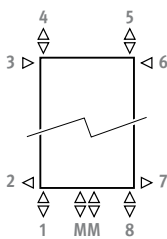

CONNECTION

Code:

- 1° number = flow
- 2° number = return

Standard connection:

central connection MM below or on top, flow left or right.

Other connections (no surcharge):

- bottom connection: enter code 18 or 81
- top connection: enter code 45 or 54
- side connection: specify 32, 67, 41 or 58 instead of MM. Code 32 or 67 not suitable for the perpendicular to the wall model (SVSS/SVDS)!
- cross-over connection: enter code 51 or 48