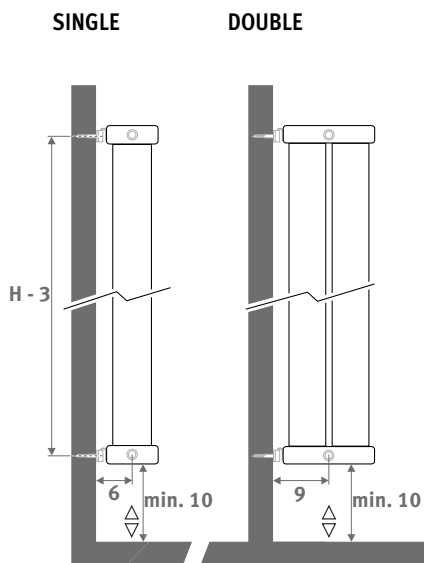

DECO SPACE

DIMENSIONS (in cm)

- standard connection
- variant

SINGLE DOUBLE

DELIVERY

- central connection MM underneath
- wall fixing
- chrome-plated air vent and drain plug G1/2"

COLOURS

Environmentally friendly, scratch-resistant, high UV resistant powder coating.

Standard colours:

- traffic white RAL 9016 (333), smooth satin matt
- sandblast grey (001), fine texture metallic
- off-black RAL 7021 (145) Soft touch: finely-textured matte look, gloss degree < 10%

Other colours: see colour chart.

CONNECTION

Code:

- 1° number = flow
- 2° number = return

Standard connection:

central connection MM below or on top, flow left or right.

Other connections (no surcharge):

- bottom connection: enter code 18 or 81
- top connection: enter code 45 or 54
- side connection: specify 32, 67, 41 or 58 instead of MM. Code 32 or 67 not suitable for the perpendicular to the wall model (SVSS/SVDS)!
- cross-over connection: enter code 51 or 48

CONNECTION SETS

Connection to the wall with Deco-Pro valve

TRV head and sleeve couplings included.

set 48	BRUSHED STAINLESS STEEL	Kr.
	CODE.PW3.PS.1...	2333
set 41	CHROME	Kr.
	CODE.PW3.AW.1...	983
	CODE.PW3.AC.1...	1110
<i>fill in sleeve coupling code</i>		
	Precision metal tube 15/1	115
	Precision metal tube 16/1	116
	Precision metal tube 18/1	118
	RPE/ALU tube 16/2	316
	RPE/ALU tube 18/2	318

Other connections:

See chapter "Connection sets and valves Eyecatchers" for all connection options and technical information