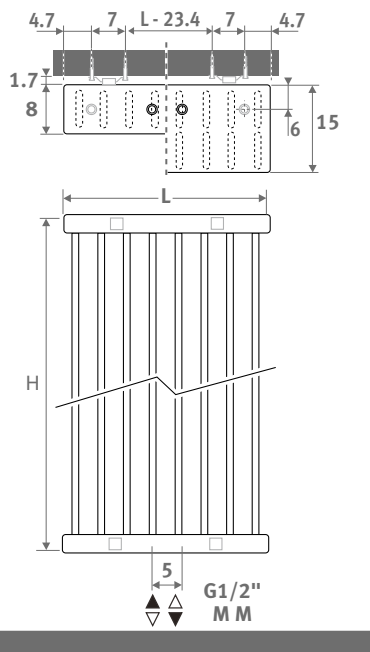

DECO SPACE

DIMENSIONS (in cm)

- standard connection
- variant

SINGLE DOUBLE

DELIVERY

- central connection MM underneath
- wall fixing
- chrome-plated air vent and drain plug G1/2"

COLOURS

Environmentally friendly, scratch-resistant, high UV resistant powder coating.

Standard colours:

- traffic white RAL 9016 (333), smooth satin matt
- sandblast grey (001), fine texture metallic
- off-black RAL 7021 (145) Soft touch: finely-textured matte look, gloss degree < 10%

Other colours: see colour chart.

CONNECTION

Code:

- 1° number = flow
- 2° number = return

Standard connection:

central connection MM below or on top, flow left or right.

Other connections (no surcharge):

- bottom connection: enter code 18 or 81
- top connection: enter code 45 or 54
- side connection: specify 32, 67, 41 or 58 instead of MM. Code 32 or 67 not suitable for the perpendicular to the wall model (SVSS/SVDS)!
- cross-over connection: enter code 51 or 48

CONNECTION SETS

Connection to the wall with Deco-Pro valve

TRV head and sleeve couplings included.

set 48	BRUSHED STAINLESS STEEL	Kr.
	CODE.PW3.PS.1...	2333
set 41	CHROME	Kr.
	CODE.PW3.AW.1...	983
	CODE.PW3.AC.1...	1110
<i>fill in sleeve coupling code</i>		
	Precision metal tube 15/1	115
	Precision metal tube 16/1	116
	Precision metal tube 18/1	118
	RPE/ALU tube 16/2	316
	RPE/ALU tube 18/2	318

Other connections:

See chapter "Connection sets and valves Eyecatchers" for all connection options and technical information